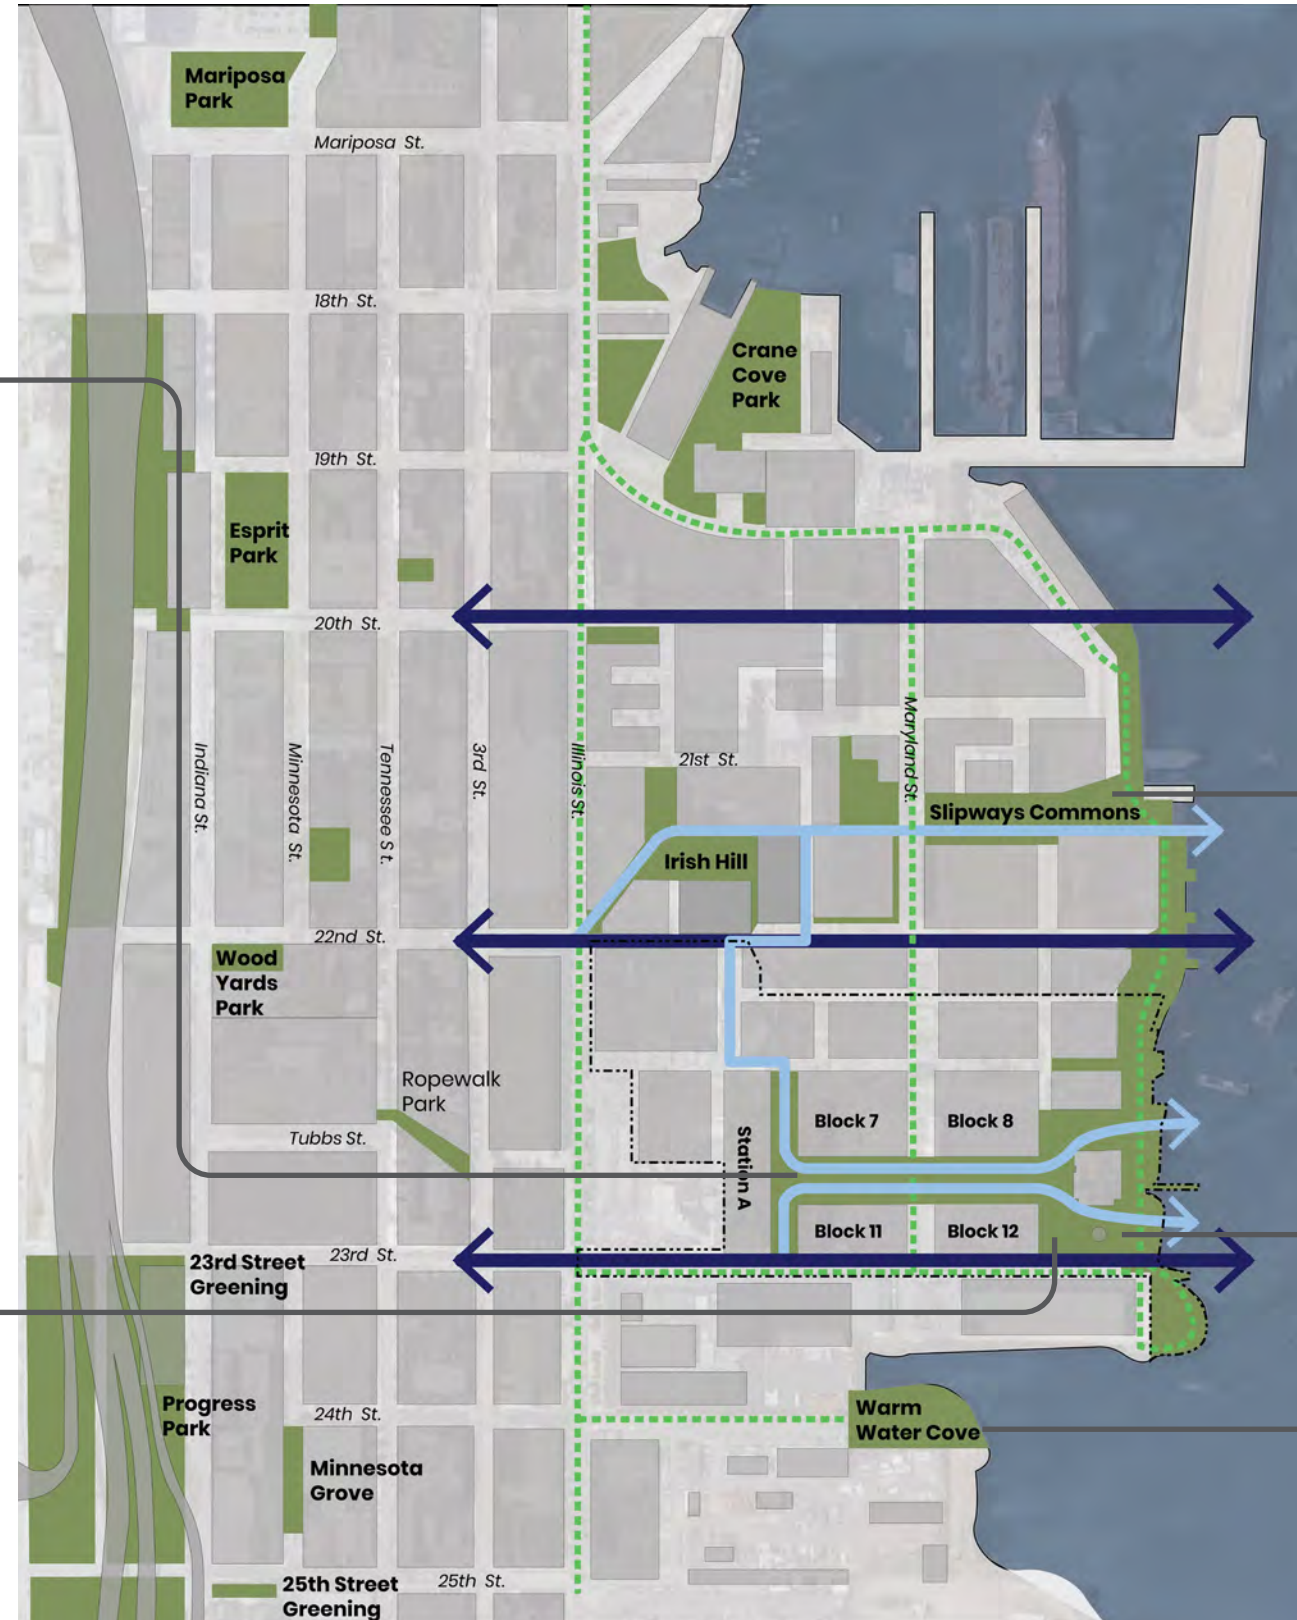

- ① Waterfront Open Spaces: Section 4.16-4.19
- ② Humboldt Street Plaza: Section 4.24
- ③ Block 9 Open Space: Section 4.22-4.23

- ④ Stack Plaza: Section 4.21
- ⑤ The Point: Section 4.20
- ⑥ Power Station Park East: Section 4.28

- ⑦ Power Station Park West: Section 4.29
- ⑧ Louisiana Paseo: Section 4.30
- ⑨ Rooftop U-10 Soccer Field: Section 4.31

- ⑩ Illinois Street Plaza: Section 4.32

* Rooftop Soccer Field will be at the District Parking Garage, which may be at Block 1, Block 5, or Block 13

POWER STATION PARK & LOUISIANA PASEO

2 acres

D4D PLAN

(February 2020)

NEIGHBORHOOD OPEN SPACE: PRESENT

NEIGHBORHOOD OPEN SPACE: FUTURE

EXISTING CONDITIONS

View of existing conditions looking west.

SUGAR & GLOBAL TRADE

CUT & FILL

POWER & LIGHT

SUGAR & GLOBAL TRADE

CUT & FILL

INTERPRETIVE HUBS @ THE STACKS

Humbolt Street

Block 7