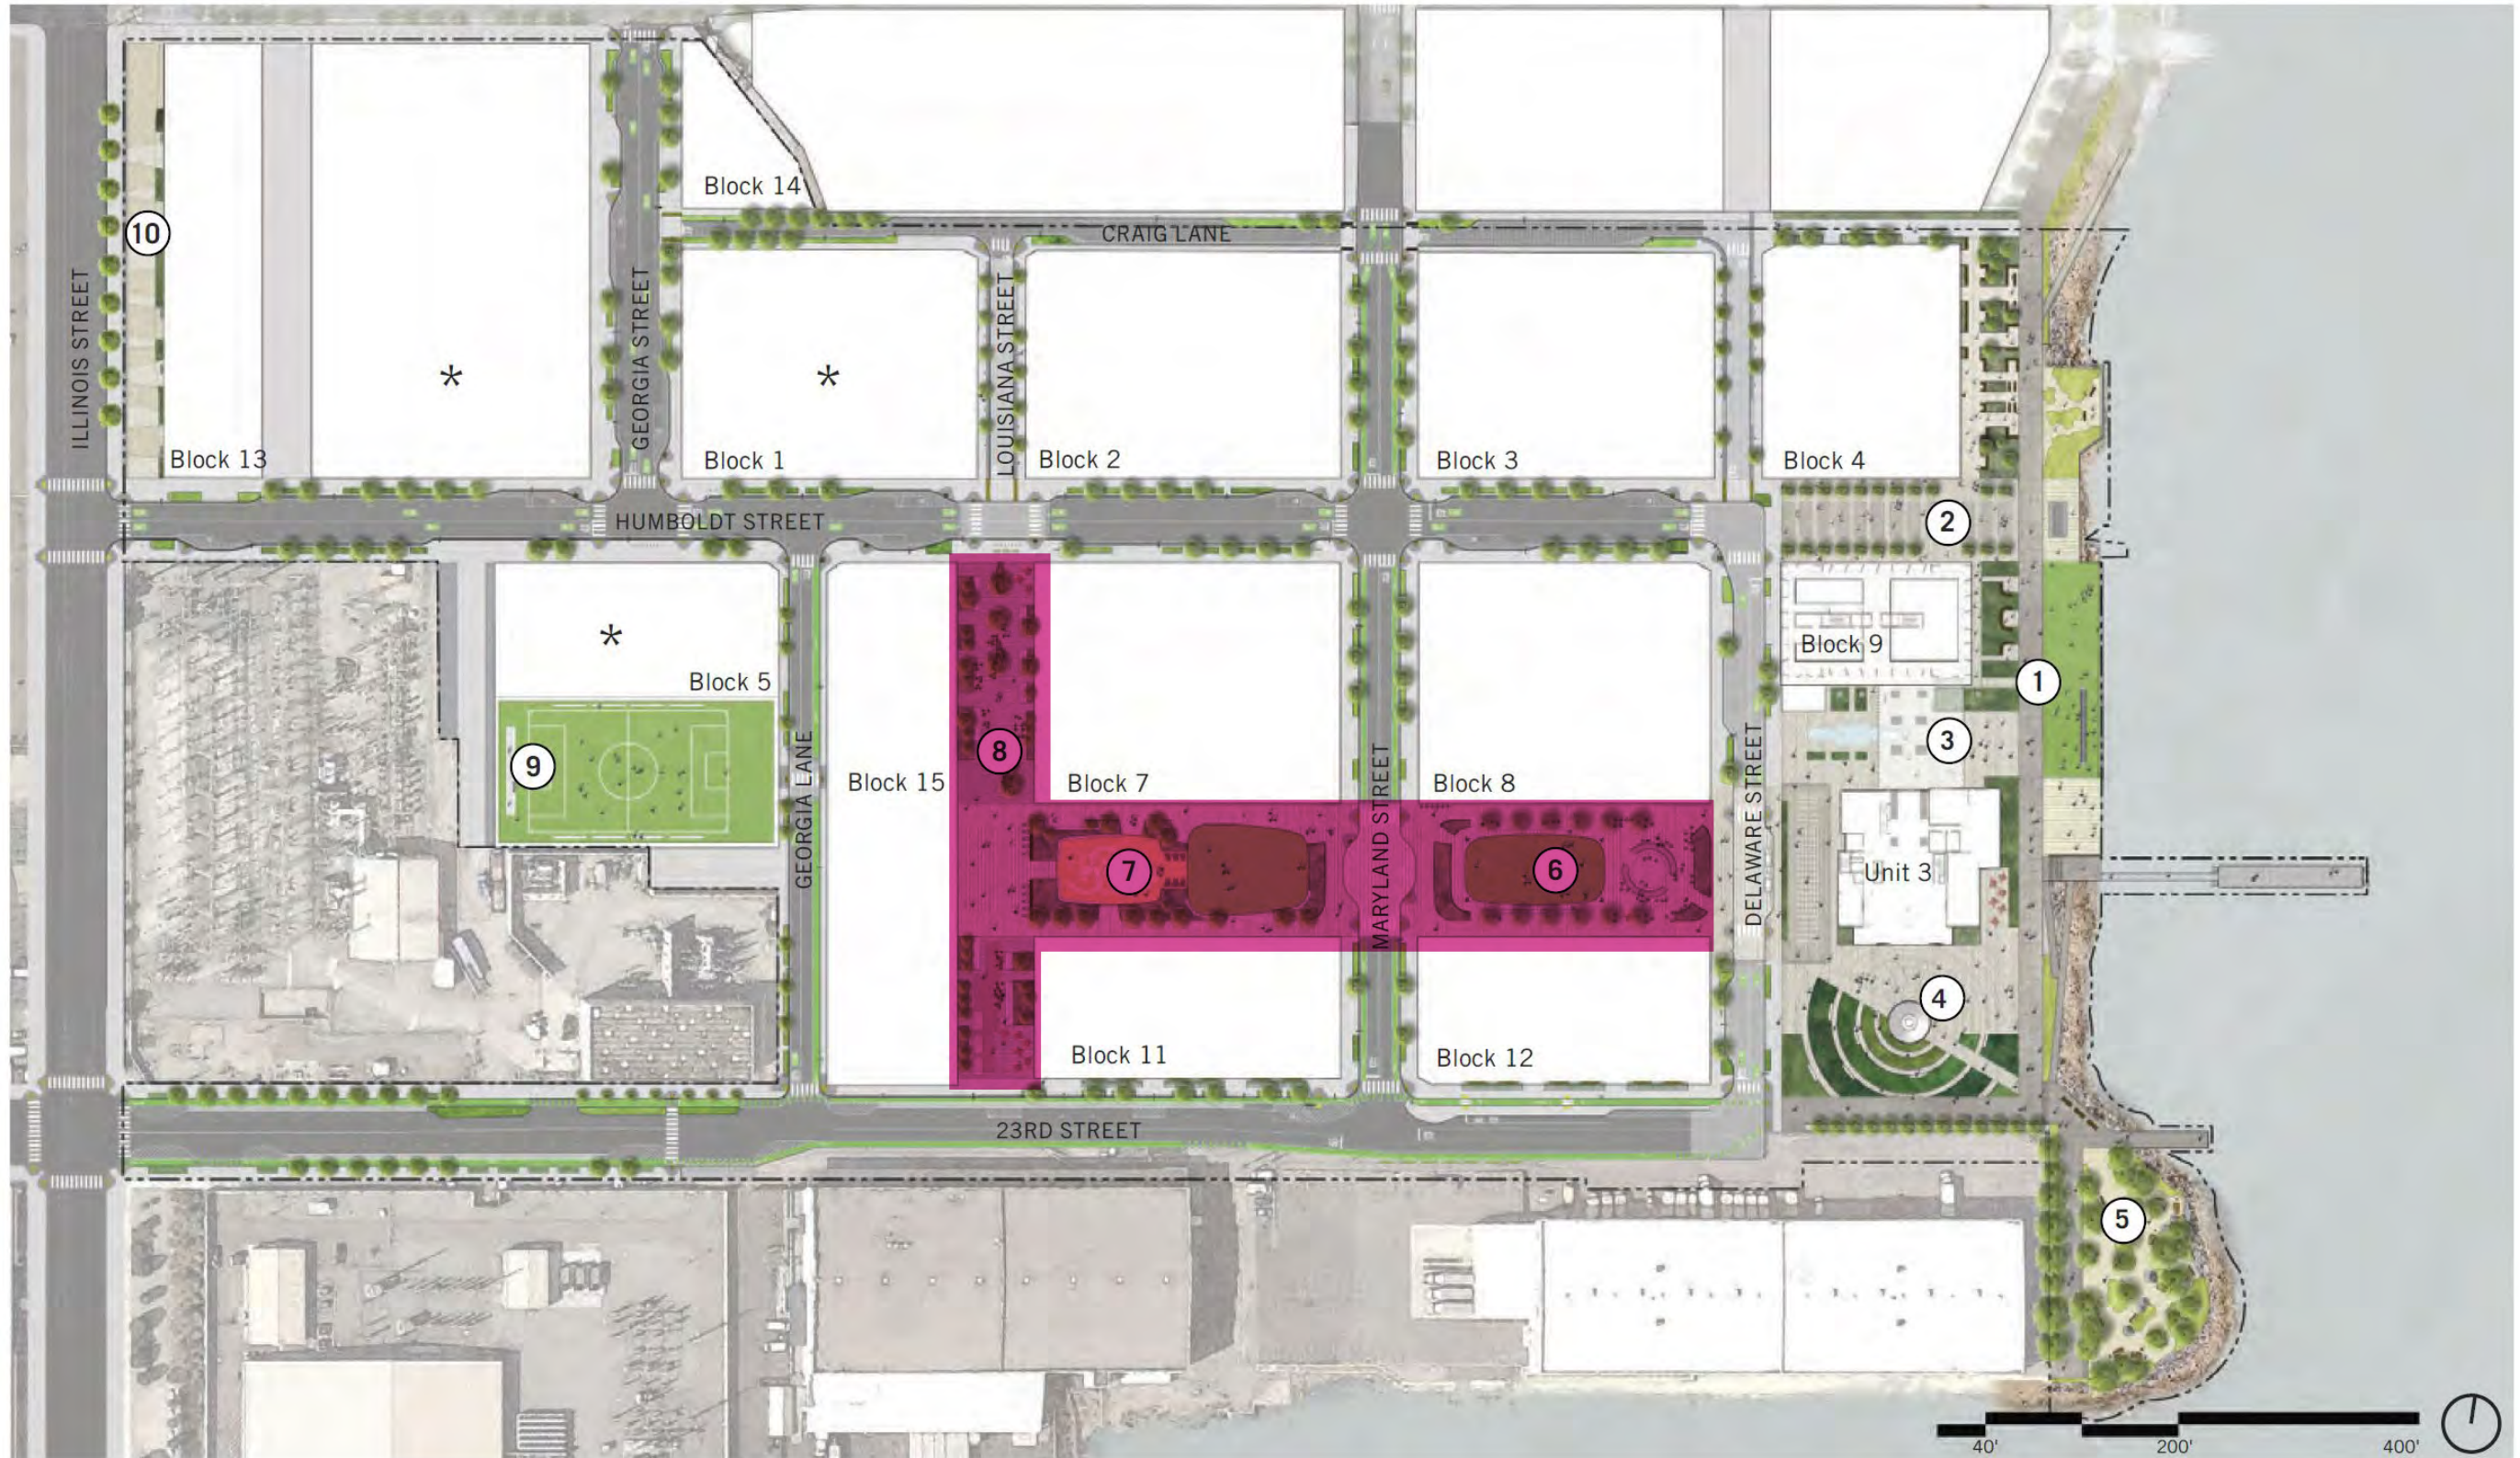

- ① Waterfront Open Spaces: Section 4.16-4.19
- ② Humboldt Street Plaza: Section 4.24
- ③ Block 9 Open Space: Section 4.22-4.23

- ④ Stack Plaza: Section 4.21
- ⑤ The Point: Section 4.20
- ⑥ Power Station Park East: Section 4.28

- ⑦ Power Station Park West: Section 4.29
- ⑧ Louisiana Paseo: Section 4.30
- ⑨ Rooftop U-10 Soccer Field: Section 4.31

- ⑩ Illinois Street Plaza: Section 4.32

* Rooftop Soccer Field will be at the District Parking Garage, which may be at Block 1, Block 5, or Block 13

SUGAR & GLOBAL TRADE

CUT & FILL

POWER & LIGHT

SUGAR & GLOBAL TRADE

CUT & FILL

INTERPRETIVE HUBS @ THE STACKS

Humbolt Street

Block 7

Design & rendering by Herzog & de Meuron

LOUISIANA PASEO: VIEW FROM NORTH

LOUISIANA PASEO: VIEW FROM SOUTH

LOUISIANA PASEO: STATION A ENTRY PLAZA

SUGAR & GLOBAL TRADE

SUGAR & GLOBAL TRADE

KIDS AS SUGAR

Sling off ship