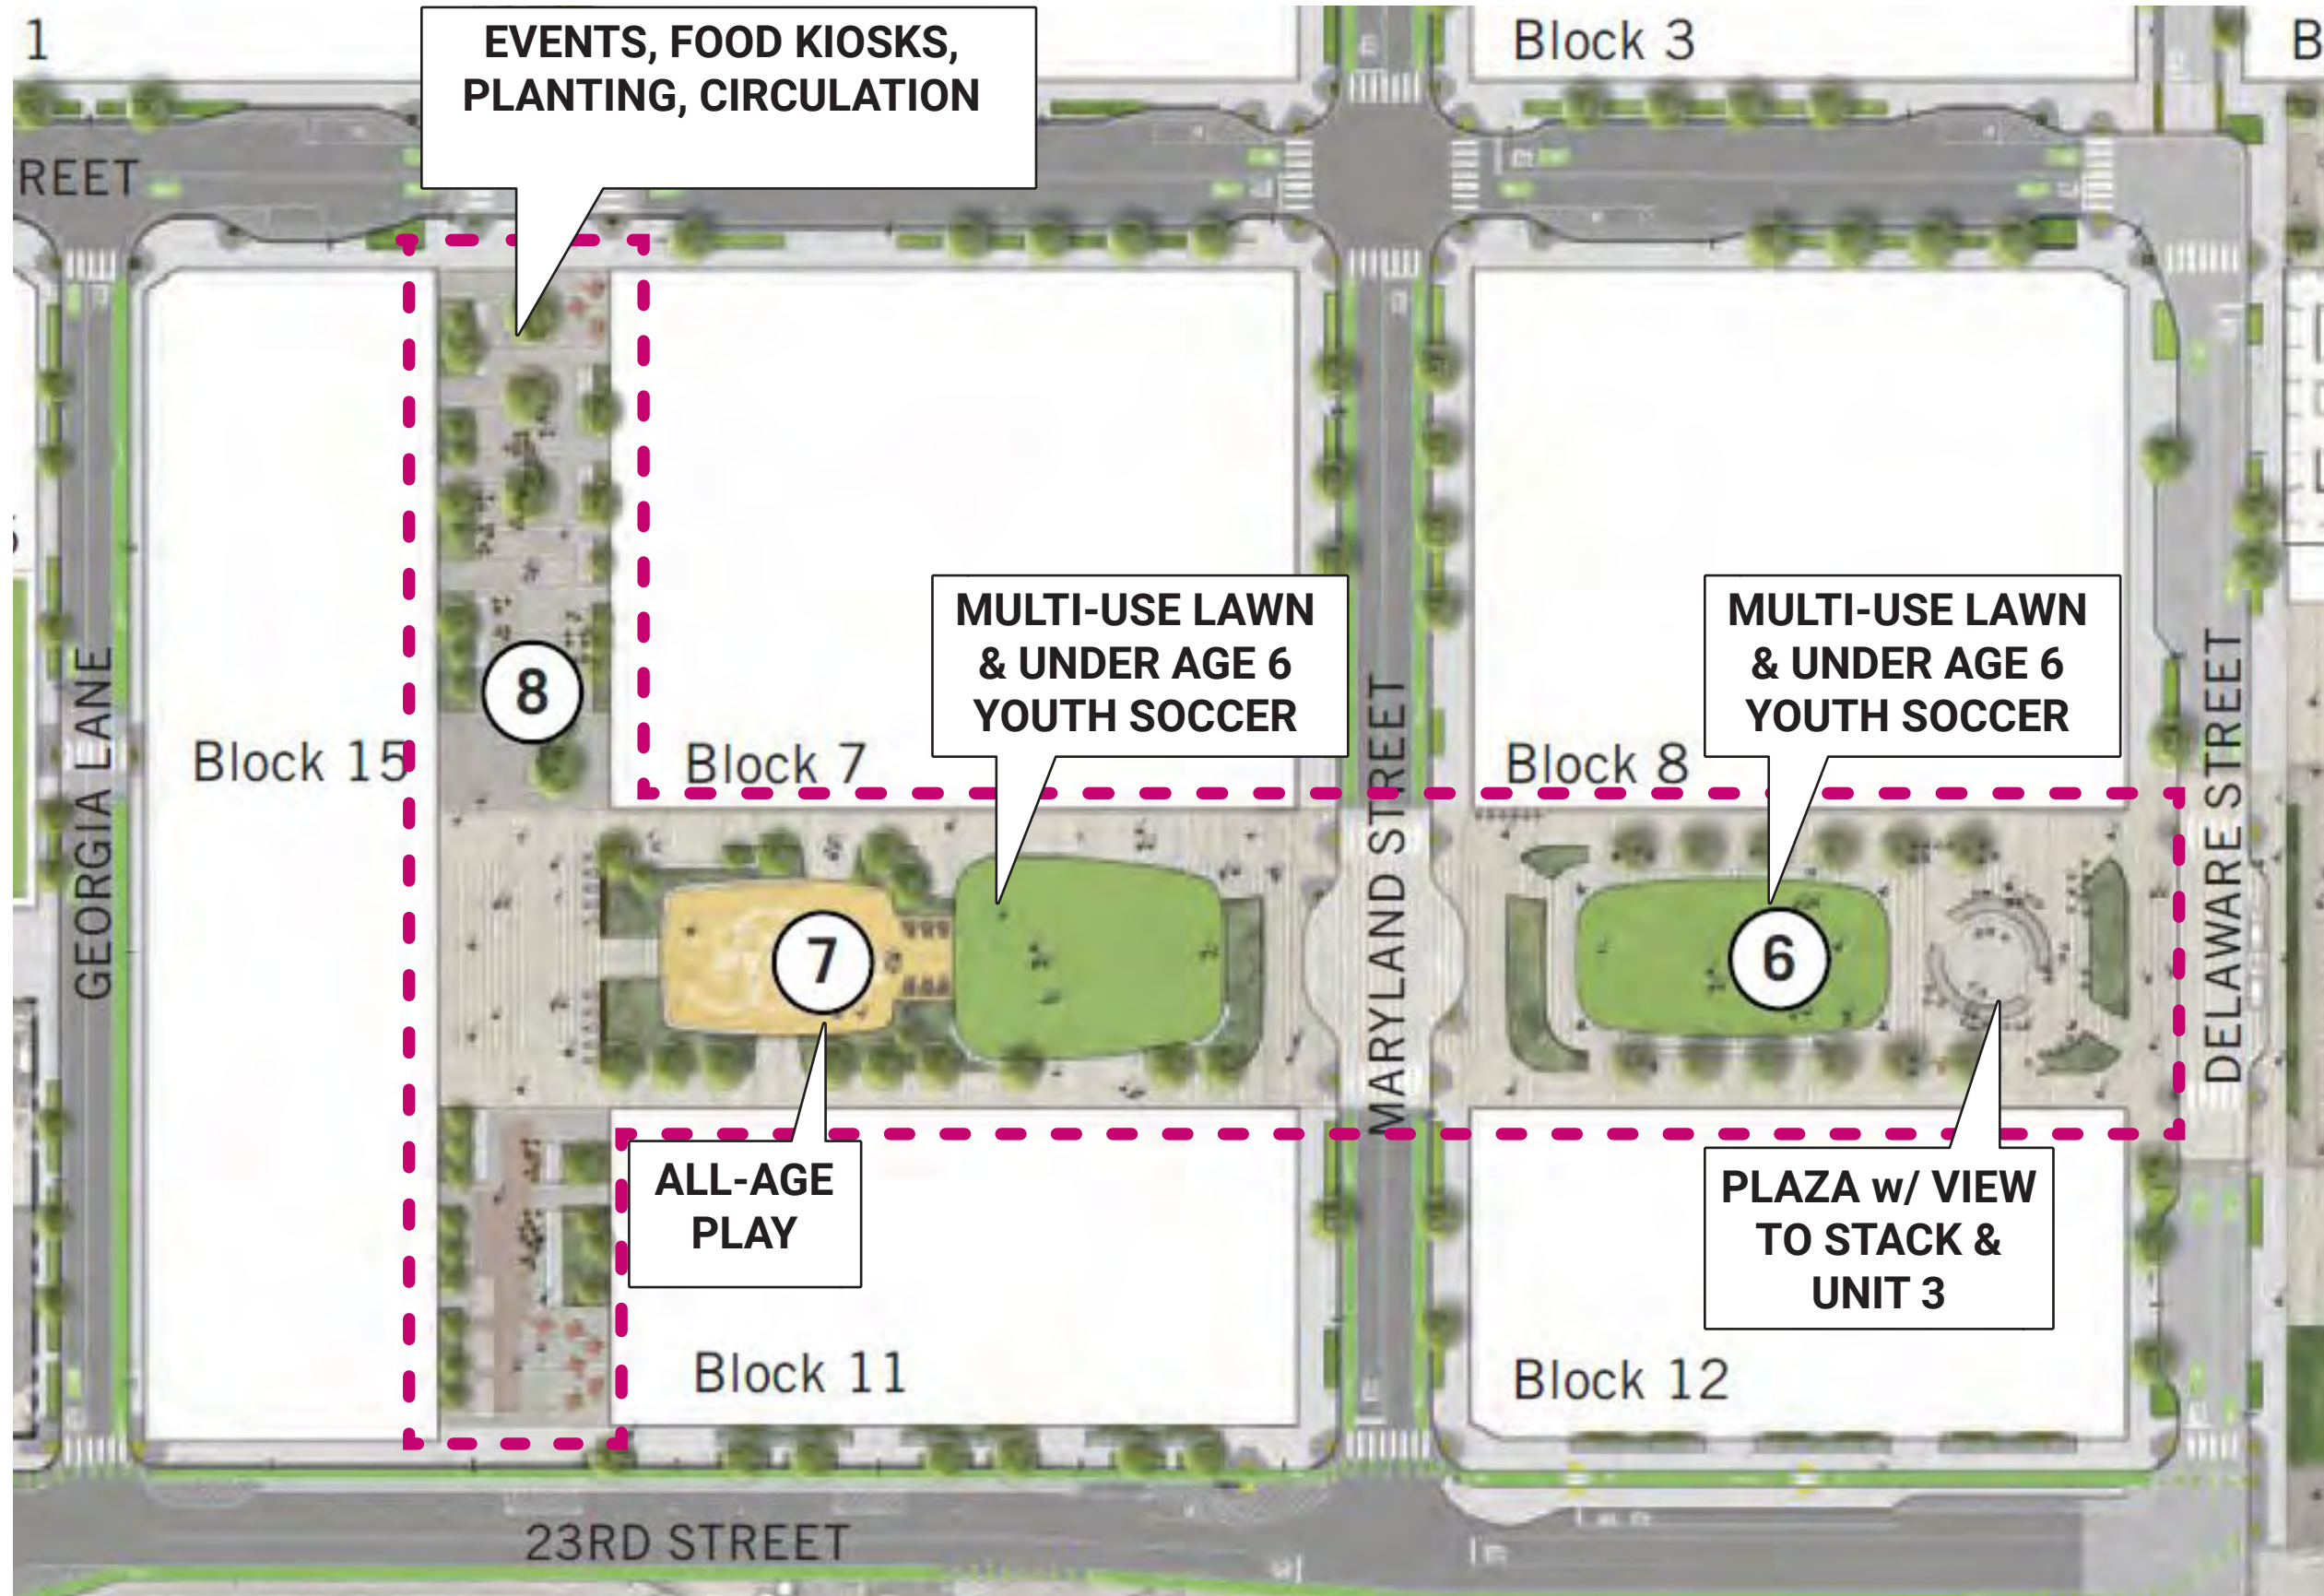

- ① Waterfront Open Spaces: Section 4.16-4.19
- ② Humboldt Street Plaza: Section 4.24
- ③ Block 9 Open Space: Section 4.22-4.23

- ④ Stack Plaza: Section 4.21
- ⑤ The Point: Section 4.20
- ⑥ Power Station Park East: Section 4.28

- ⑦ Power Station Park West: Section 4.29
- ⑧ Louisiana Paseo: Section 4.30
- ⑨ Rooftop U-10 Soccer Field: Section 4.31

- ⑩ Illinois Street Plaza: Section 4.32

* Rooftop Soccer Field will be at the District Parking Garage, which may be at Block 1, Block 5, or Block 13

POWER STATION PARK & LOUISIANA PASEO

2 acres

D4D PLAN

(February 2020)

NEIGHBORHOOD OPEN SPACE: PRESENT

NEIGHBORHOOD OPEN SPACE: FUTURE

EXISTING CONDITIONS

View of existing conditions looking west.

Design & rendering by Herzog & de Meuron

LOUISIANA PASEO: VIEW FROM NORTH

LOUISIANA PASEO: VIEW FROM SOUTH

LOUISIANA PASEO: STATION A ENTRY PLAZA

SUGAR & GLOBAL TRADE

SUGAR & GLOBAL TRADE

KIDS AS SUGAR

Sling off ship