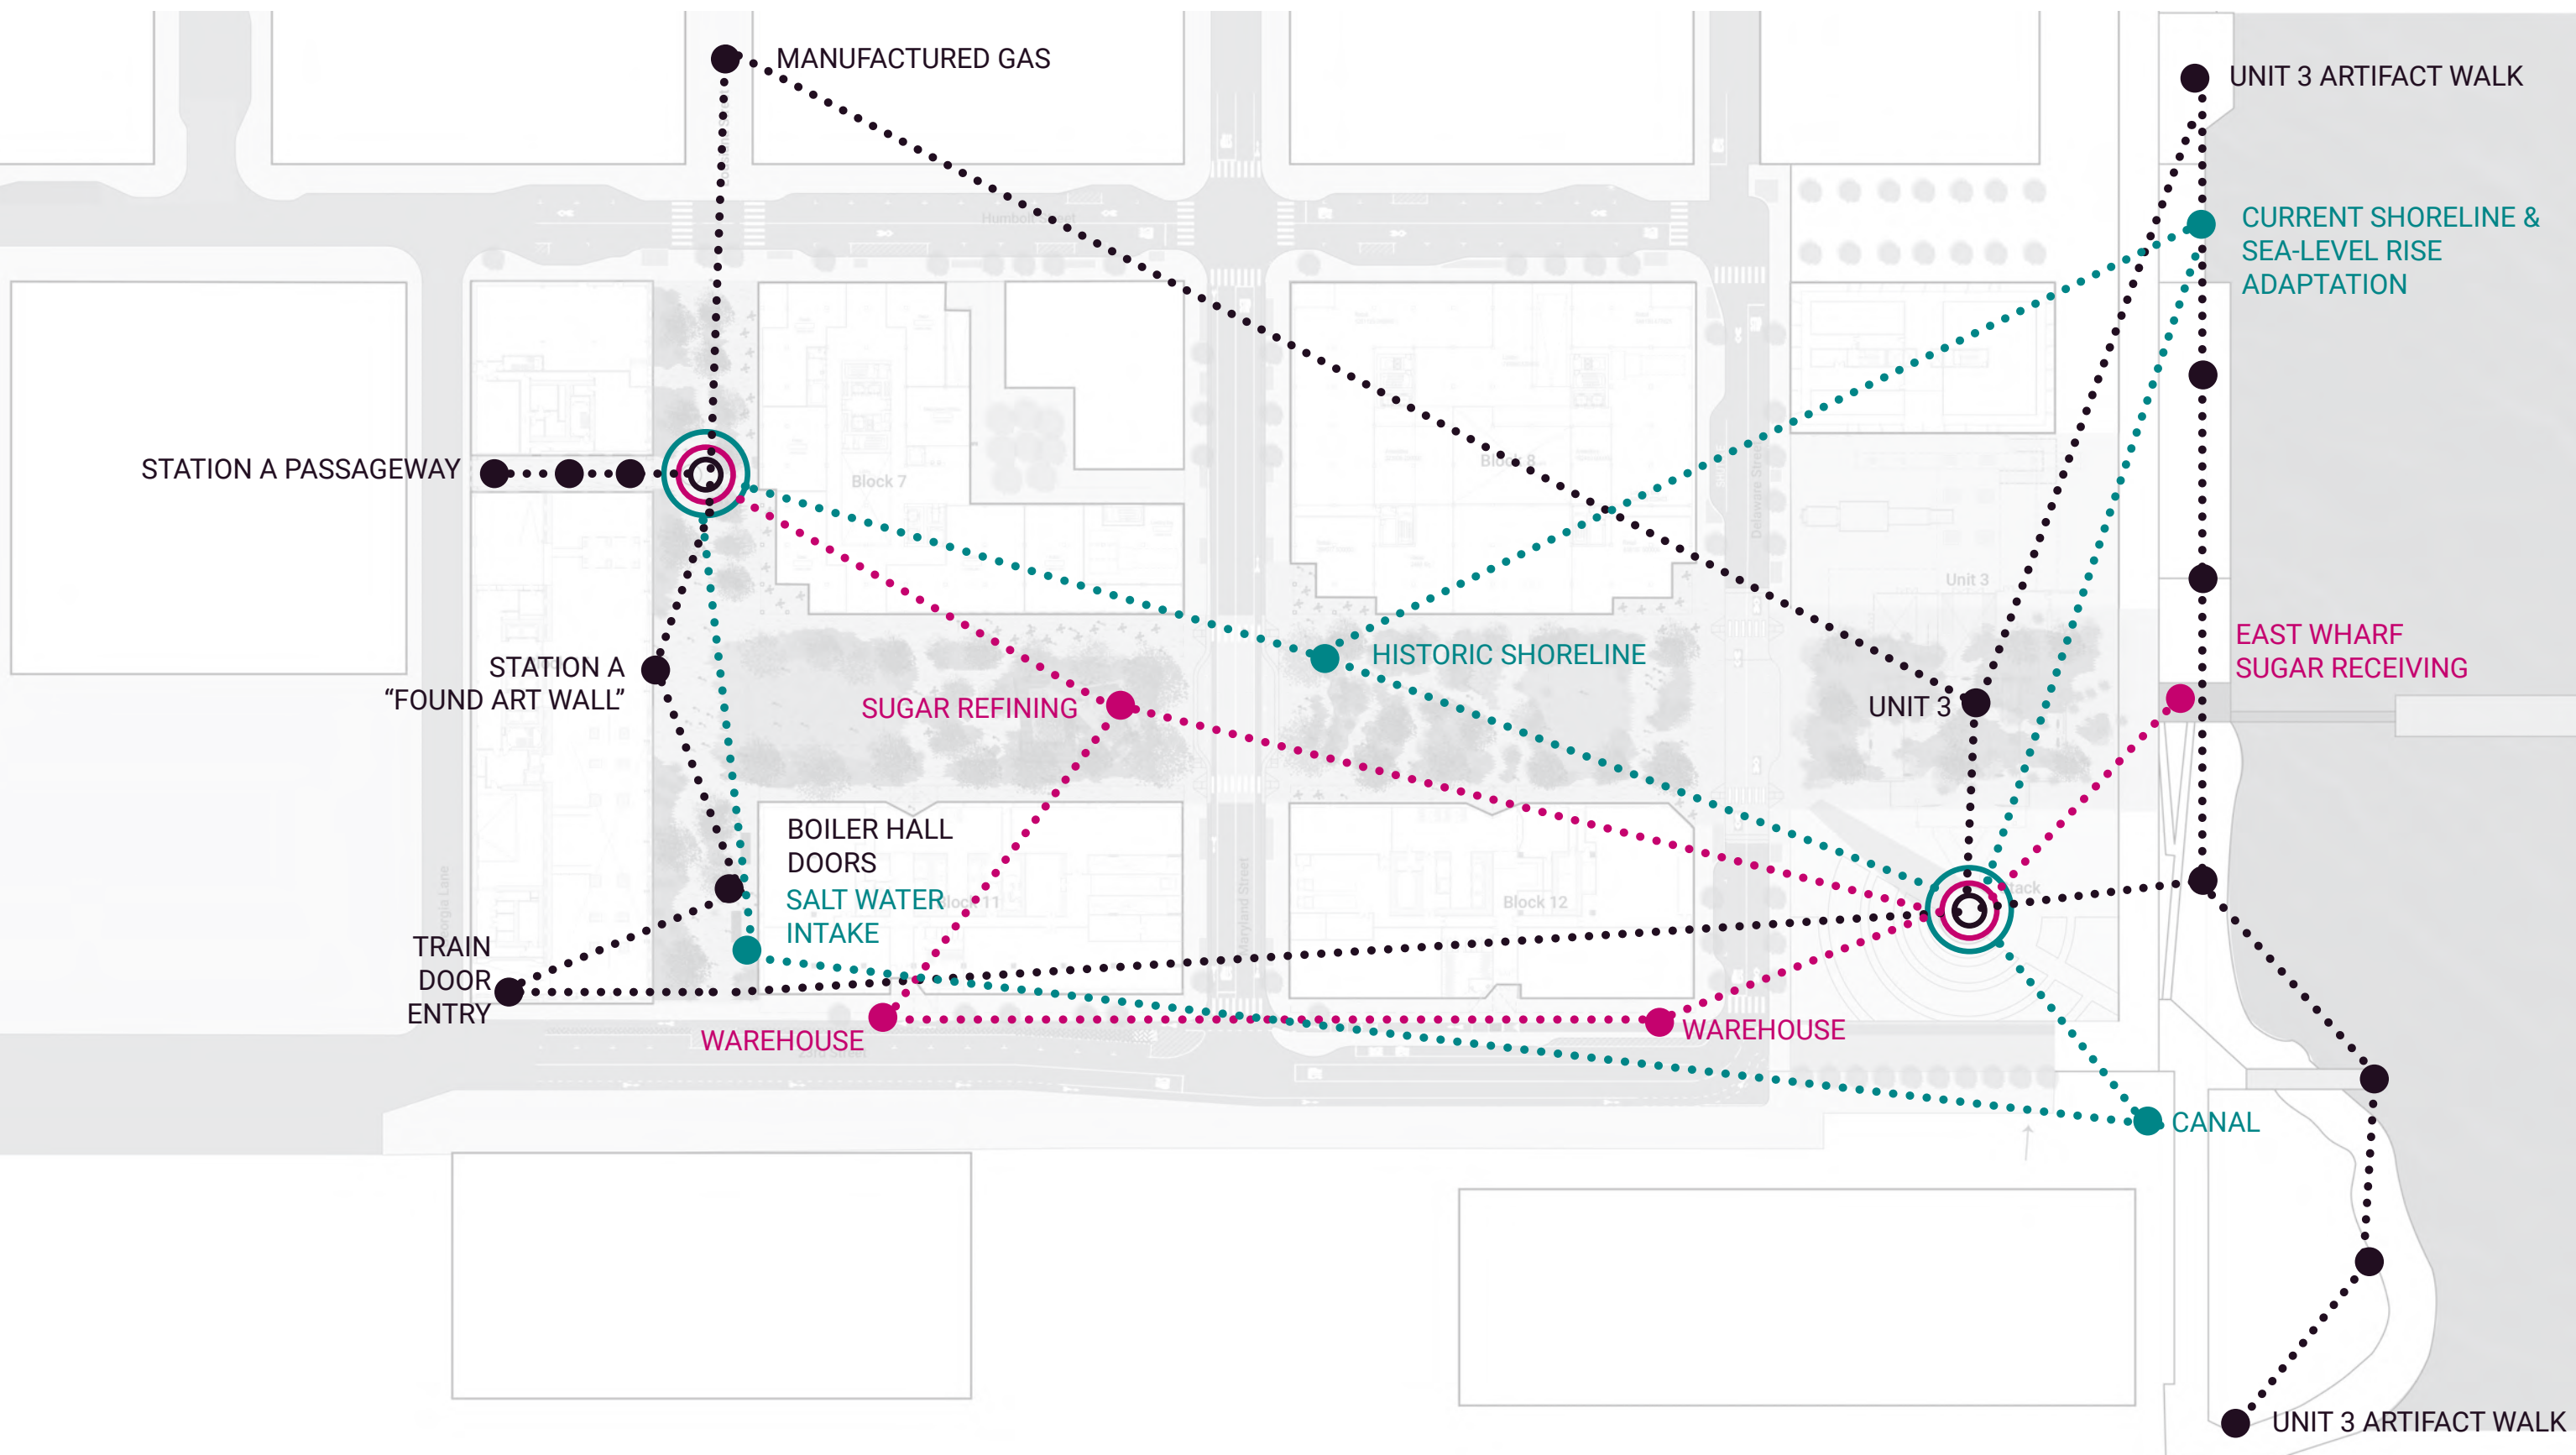

SUGAR & GLOBAL TRADE

CUT & FILL

POWER & LIGHT

SUGAR & GLOBAL TRADE

CUT & FILL

INTERPRETIVE HUBS @ THE STACKS

Humbolt Street

Block 7

Block 8

Block 15

Block 11

Block 12

Georgia Lane

Maryland Street

Delaware Street

SHUTTLE

Design & rendering by Herzog & de Meuron

LOUISIANA PASEO: VIEW FROM NORTH

LOUISIANA PASEO: VIEW FROM SOUTH

LOUISIANA PASEO: STATION A ENTRY PLAZA

SUGAR & GLOBAL TRADE

SUGAR & GLOBAL TRADE

KIDS AS SUGAR

Sling off ship

Rubber Play

Crawling tube

Stacked climbing

WEST PARK: INTERPRETIVE PLAY

- 1 Zip-line/Sling
- 2 Slide
- 3 Rollers
- 4 Sand & Grate Play
- 5 Rubber Play
- 6 Crawling tube
- 7 Stacked Climbing Element

WEST PARK: INTERPRETIVE PLAY