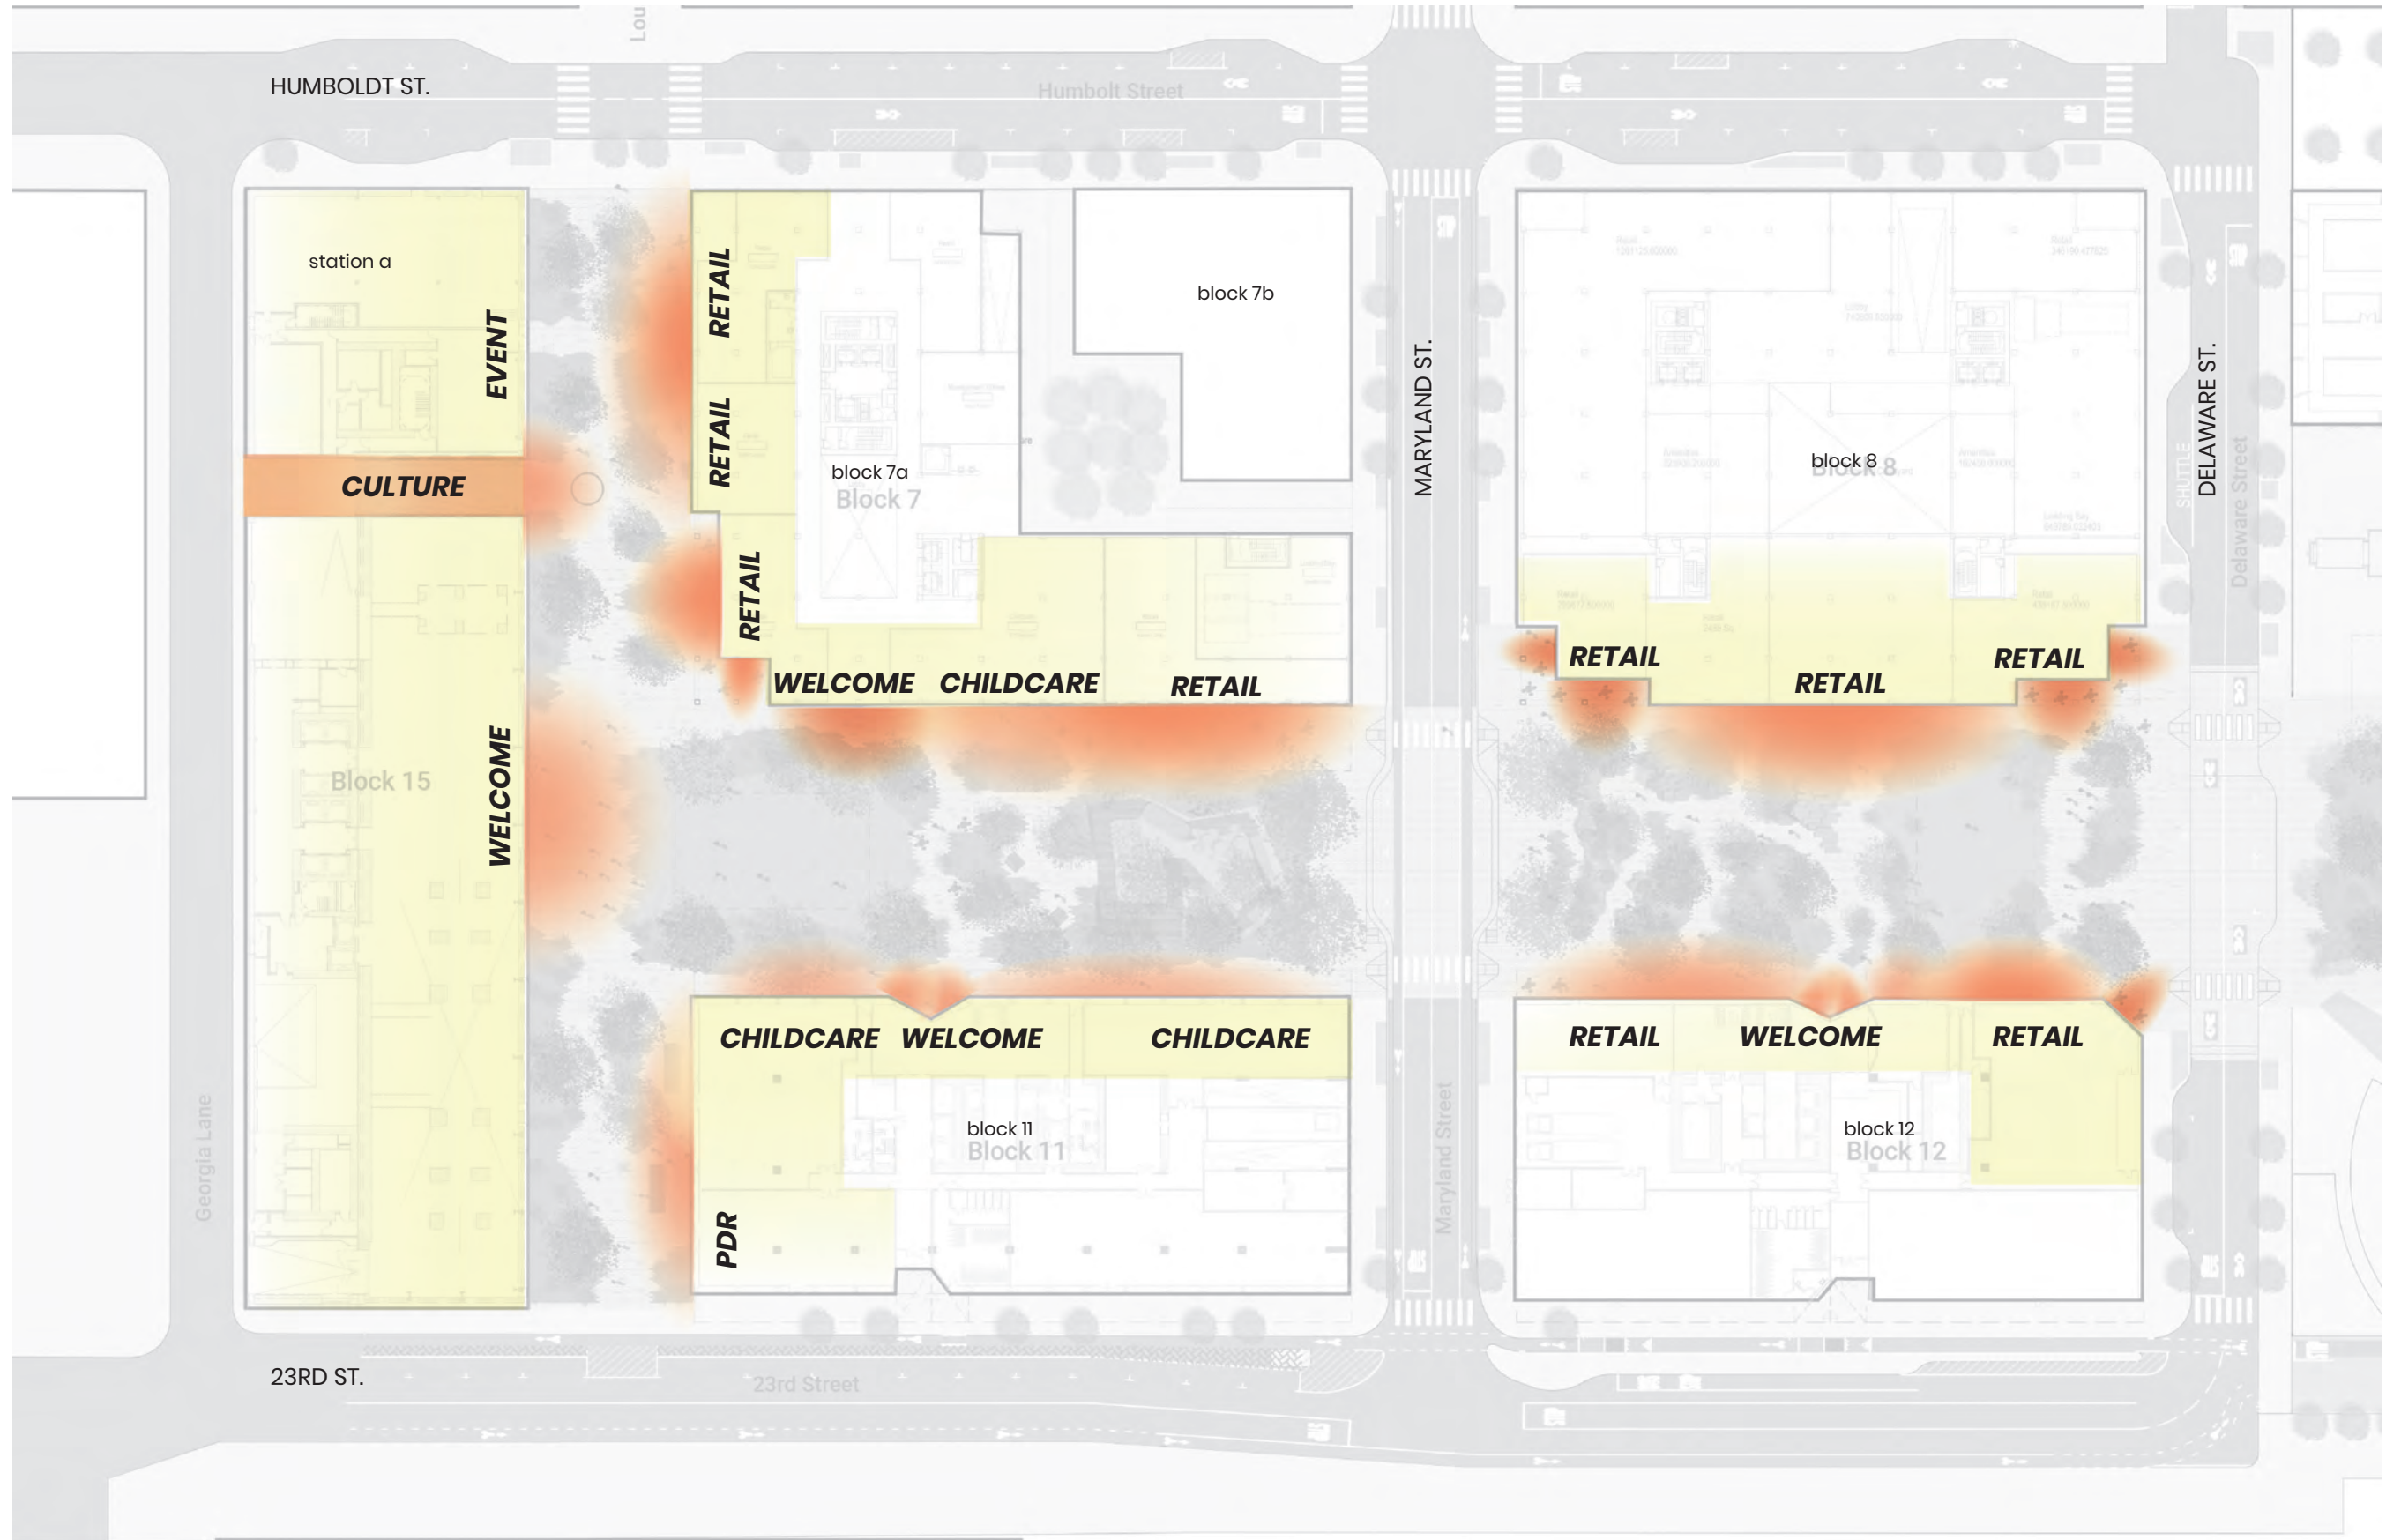

INTERACTION OF BUILDING & PARK