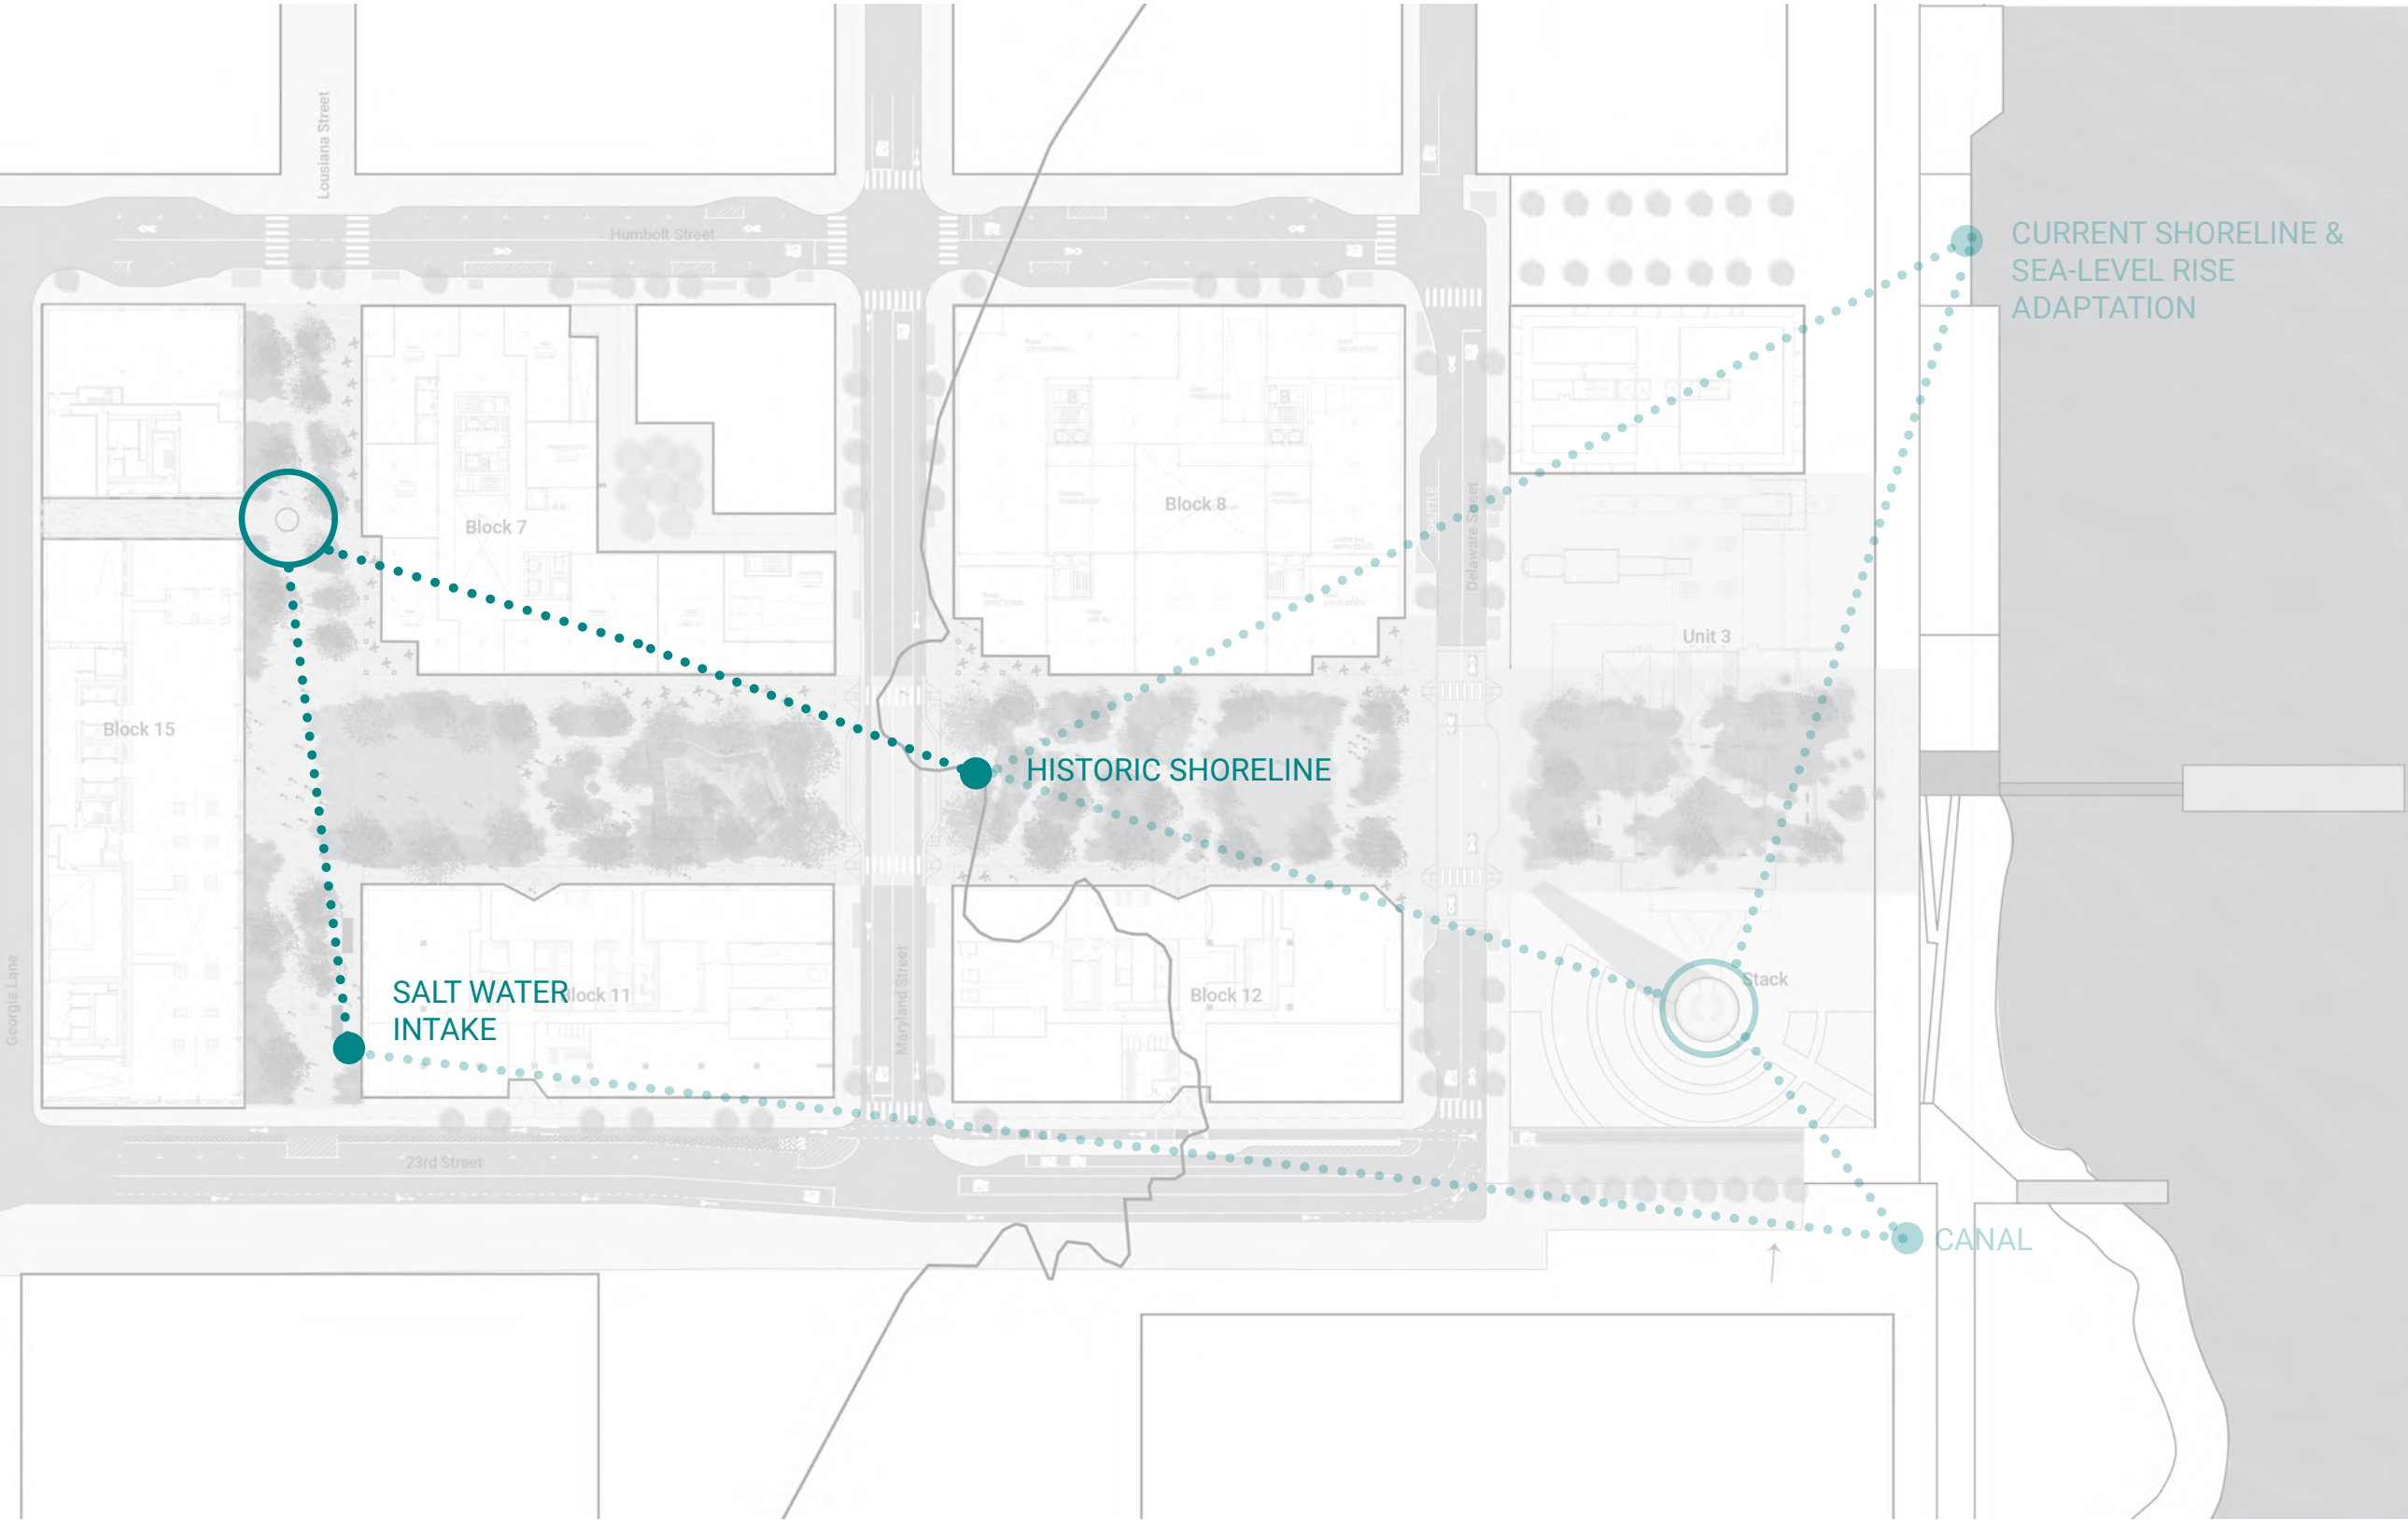

Design & rendering by Herzog & de Meuron

LOUISIANA PASEO: VIEW FROM NORTH

LOUISIANA PASEO: VIEW FROM SOUTH

LOUISIANA PASEO: STATION A ENTRY PLAZA

SUGAR & GLOBAL TRADE

SUGAR & GLOBAL TRADE

KIDS AS SUGAR

Sling off ship

Chute down off dock

Unload sugar, drop through grates

Mix into magma

Series of mixing and 'purifying' in tanks

Packaged & stored in bags and boxes

Zip-Line/Sling

Slides & rollers

Sand & Grate Play

Rubber Play

Crawling tube

Stacked climbing

WEST PARK: INTERPRETIVE PLAY

- 1 Zip-line/Sling
- 2 Slide
- 3 Rollers
- 4 Sand & Grate Play
- 5 Rubber Play
- 6 Crawling tube
- 7 Stacked Climbing Element

WEST PARK: INTERPRETIVE PLAY

WEST PARK: INTERPRETIVE PLAY

WEST PARK: ACTIVE EDGES

CUT & FILL

EAST PARK: HISTORIC SHORELINE

EAST PARK: HISTORIC SHORELINE & HABITAT GARDEN

EAST PARK: HISTORIC SHORELINE & HABITAT GARDEN

EAST PARK: HISTORIC SHORELINE INTERPRETIVE PRECEDENTS