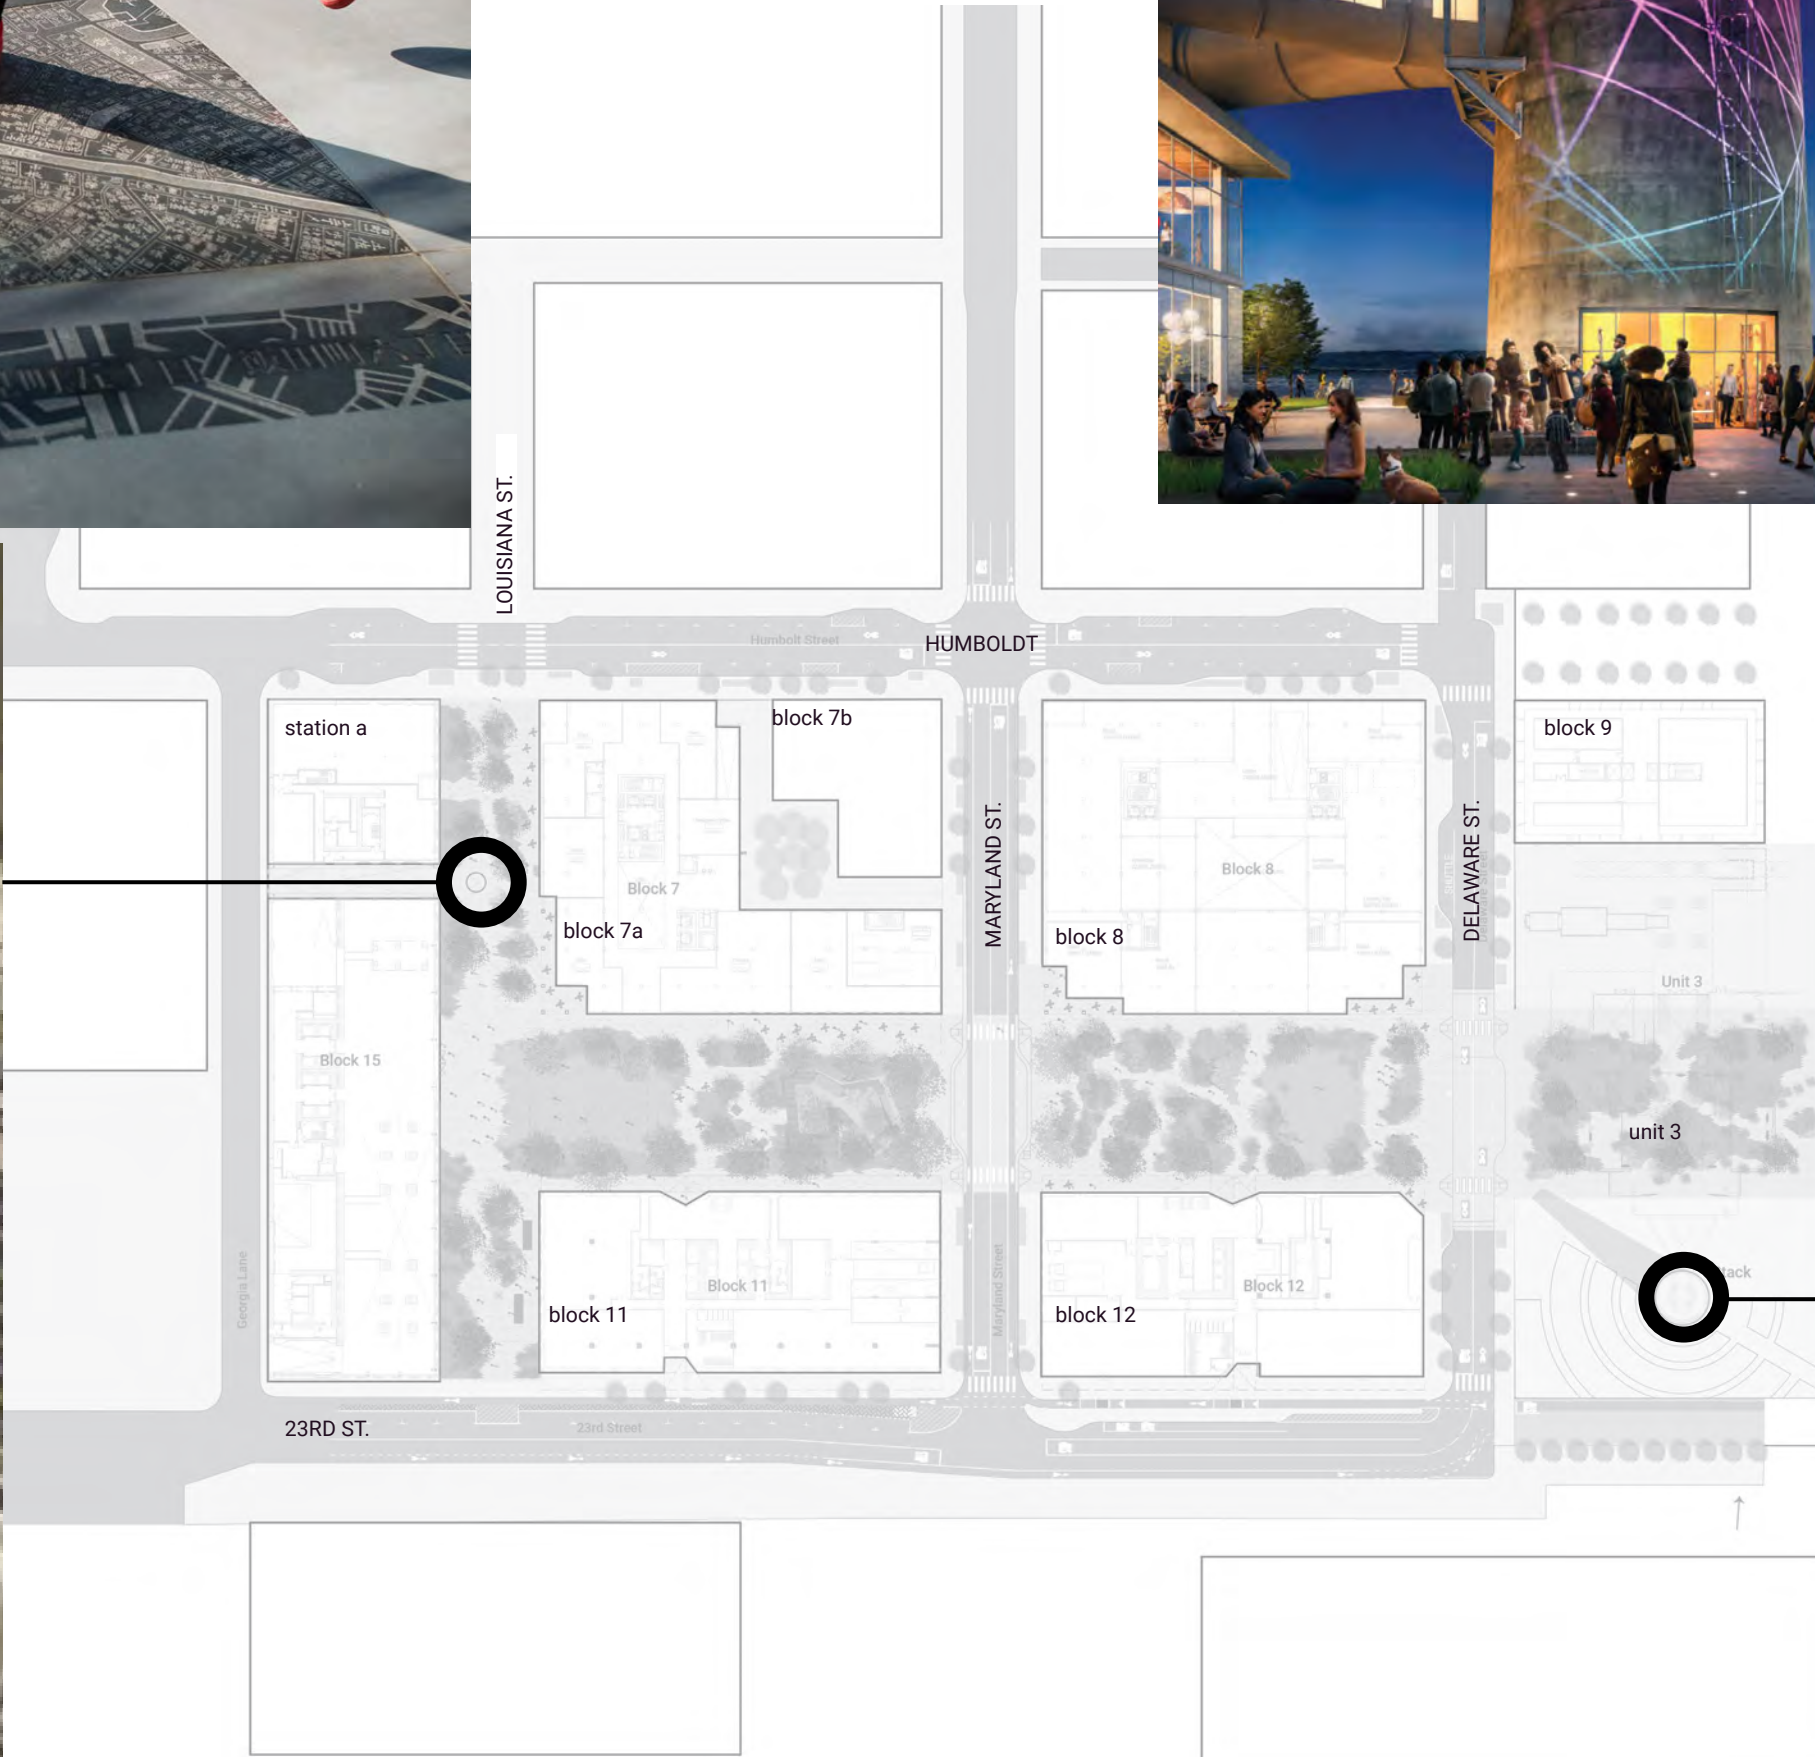

SUGAR & GLOBAL TRADE

CUT & FILL

POWER & LIGHT

SUGAR & GLOBAL TRADE

CUT & FILL

INTERPRETIVE HUBS @ THE STACKS

Humbolt Street

Block 7

Design & rendering by Herzog & de Meuron

LOUISIANA PASEO: VIEW FROM NORTH

LOUISIANA PASEO: VIEW FROM SOUTH

LOUISIANA PASEO: STATION A ENTRY PLAZA

SUGAR & GLOBAL TRADE

SUGAR & GLOBAL TRADE

KIDS AS SUGAR

Sling off ship