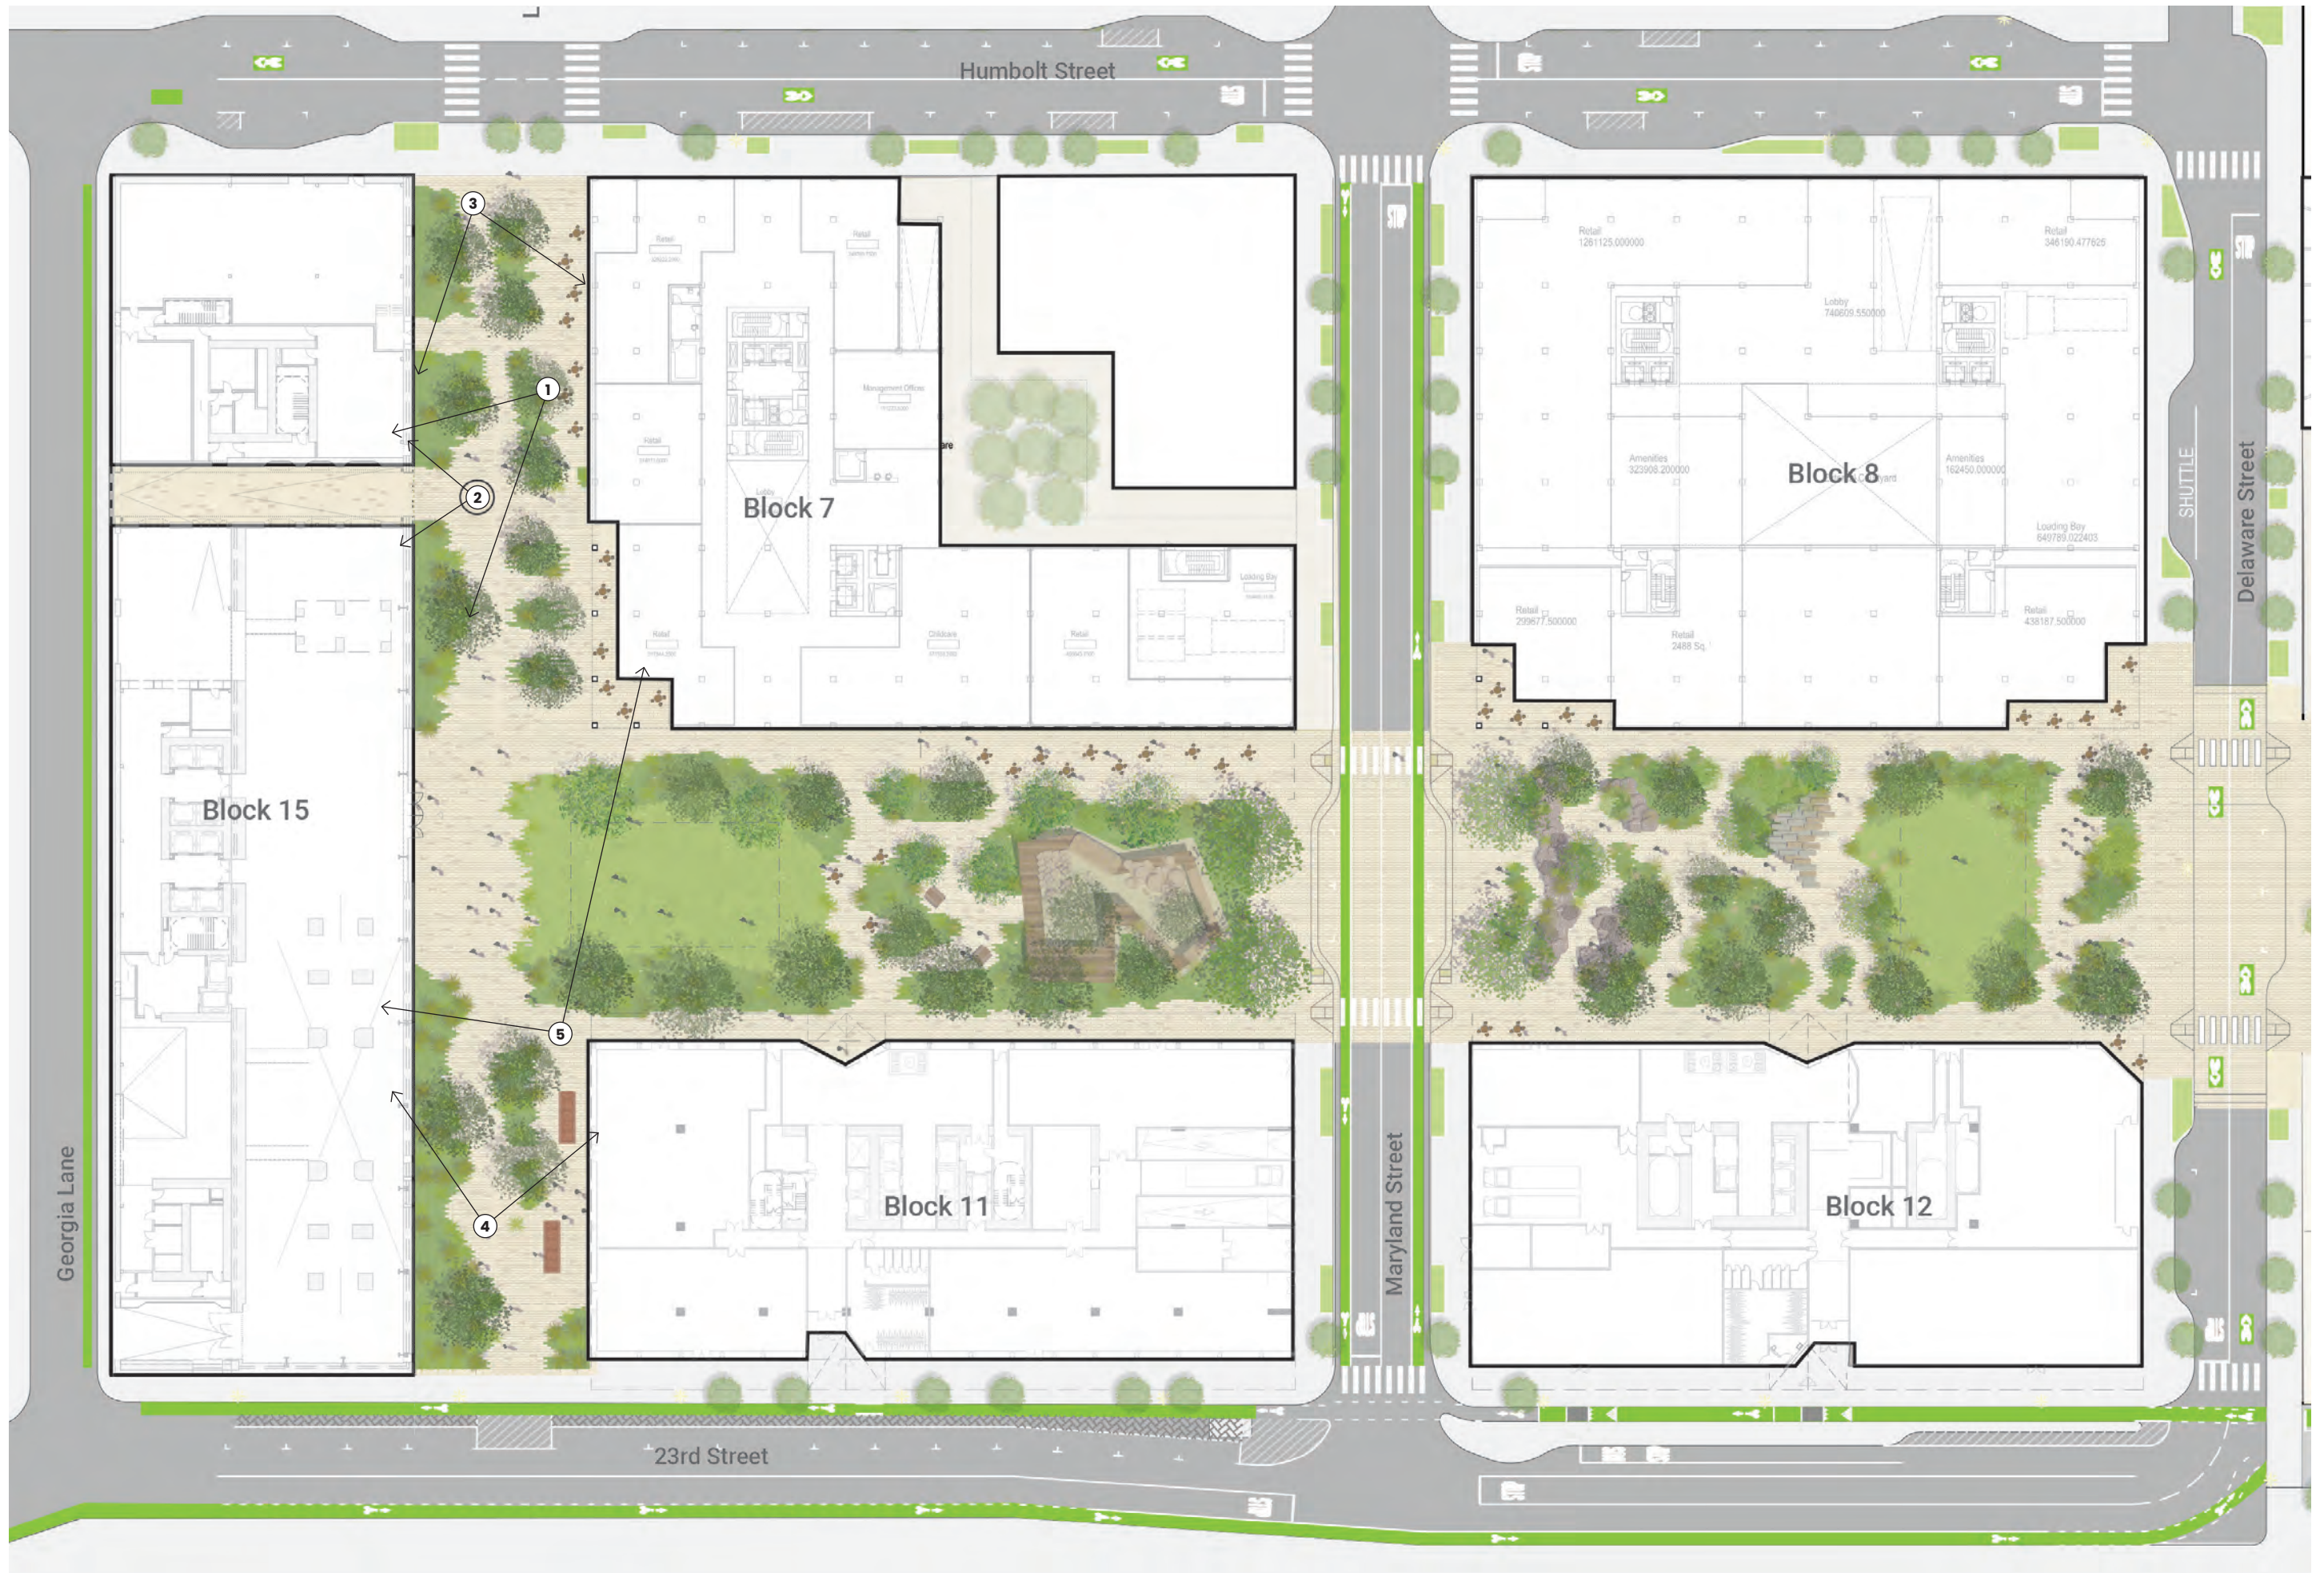

SUGAR & GLOBAL TRADE

CUT & FILL

POWER & LIGHT

SUGAR & GLOBAL TRADE

CUT & FILL

INTERPRETIVE HUBS @ THE STACKS

Humbolt Street

Block 7

Design & rendering by Herzog & de Meuron

LOUISIANA PASEO: VIEW FROM NORTH

LOUISIANA PASEO: VIEW FROM SOUTH

LOUISIANA PASEO: STATION A ENTRY PLAZA

SUGAR & GLOBAL TRADE

SUGAR & GLOBAL TRADE

KIDS AS SUGAR

Sling off ship