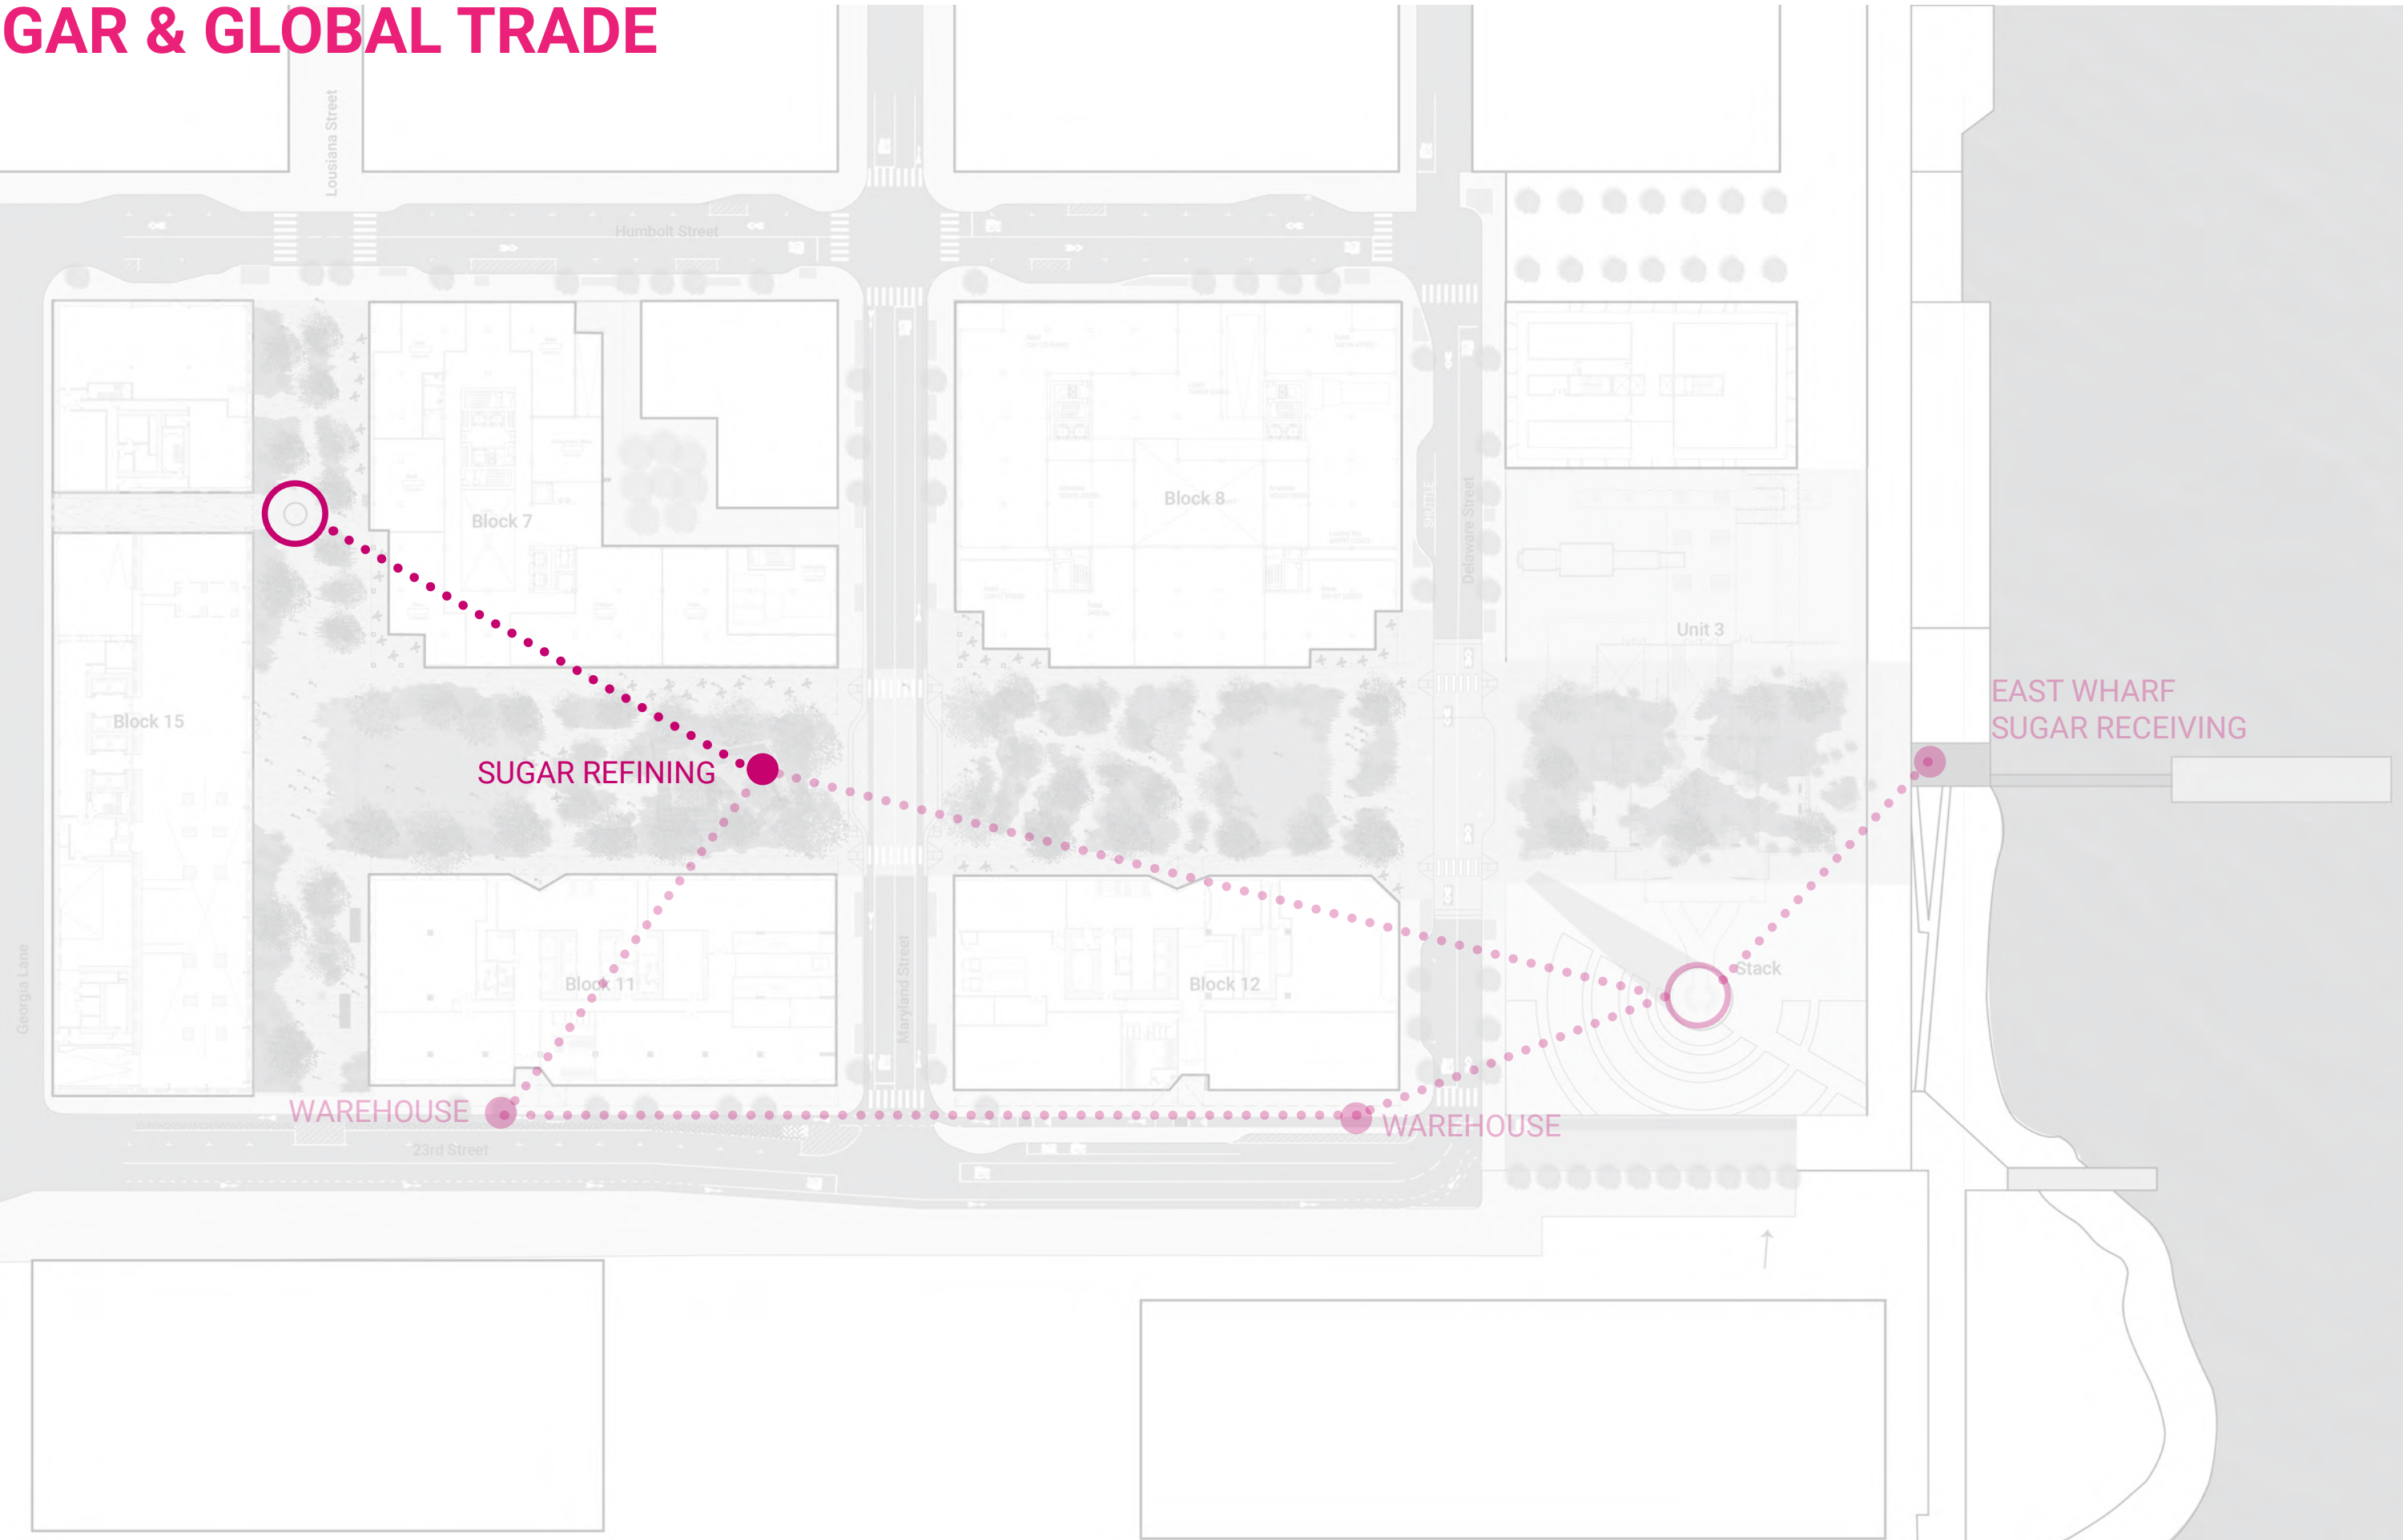

Design & rendering by Herzog & de Meuron

LOUISIANA PASEO: VIEW FROM NORTH

LOUISIANA PASEO: VIEW FROM SOUTH

LOUISIANA PASEO: STATION A ENTRY PLAZA

SUGAR & GLOBAL TRADE

SUGAR & GLOBAL TRADE

KIDS AS SUGAR

Sling off ship

Rubber Play

Crawling tube

Stacked climbing

WEST PARK: INTERPRETIVE PLAY

- 1 Zip-line/Sling
- 2 Slide
- 3 Rollers
- 4 Sand & Grate Play
- 5 Rubber Play
- 6 Crawling tube
- 7 Stacked Climbing Element

WEST PARK: INTERPRETIVE PLAY