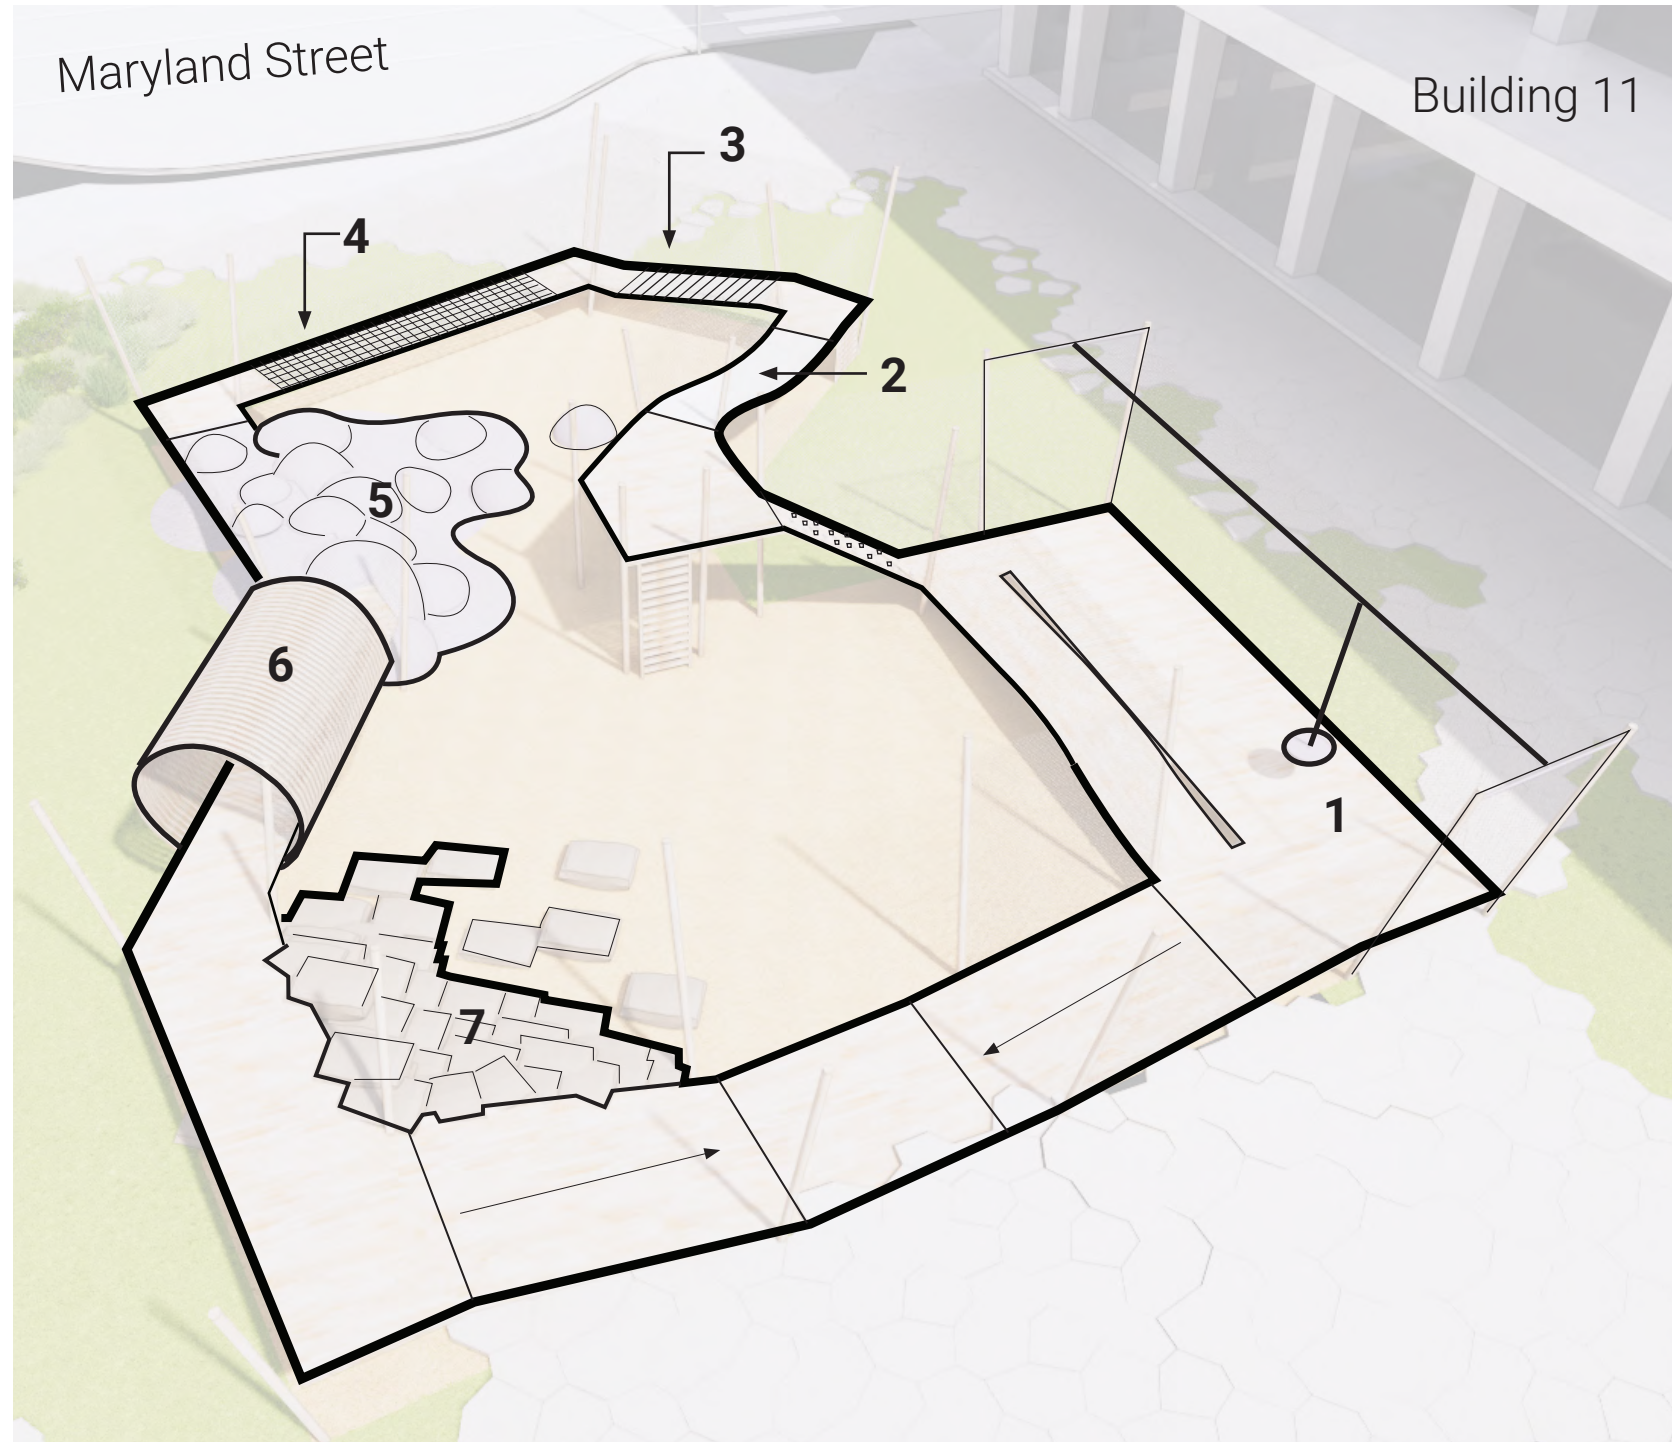

Design & rendering by Herzog & de Meuron

LOUISIANA PASEO: VIEW FROM NORTH

LOUISIANA PASEO: VIEW FROM SOUTH

LOUISIANA PASEO: STATION A ENTRY PLAZA

SUGAR & GLOBAL TRADE

SUGAR & GLOBAL TRADE

KIDS AS SUGAR

Sling off ship

Chute down off dock

Unload sugar, drop through grates

Mix into magma

Series of mixing and 'purifying' in tanks

Packaged & stored in bags and boxes

Zip-Line/Sling

Slides & rollers

Sand & Grate Play

Rubber Play

Crawling tube

Stacked climbing

WEST PARK: INTERPRETIVE PLAY

- 1 Zip-line/Sling
- 2 Slide
- 3 Rollers
- 4 Sand & Grate Play
- 5 Rubber Play
- 6 Crawling tube
- 7 Stacked Climbing Element

WEST PARK: INTERPRETIVE PLAY

WEST PARK: INTERPRETIVE PLAY

WEST PARK: ACTIVE EDGES

CUT & FILL

EAST PARK: HISTORIC SHORELINE

EAST PARK: HISTORIC SHORELINE & HABITAT GARDEN

EAST PARK: HISTORIC SHORELINE & HABITAT GARDEN

EAST PARK: HISTORIC SHORELINE INTERPRETIVE PRECEDENTS