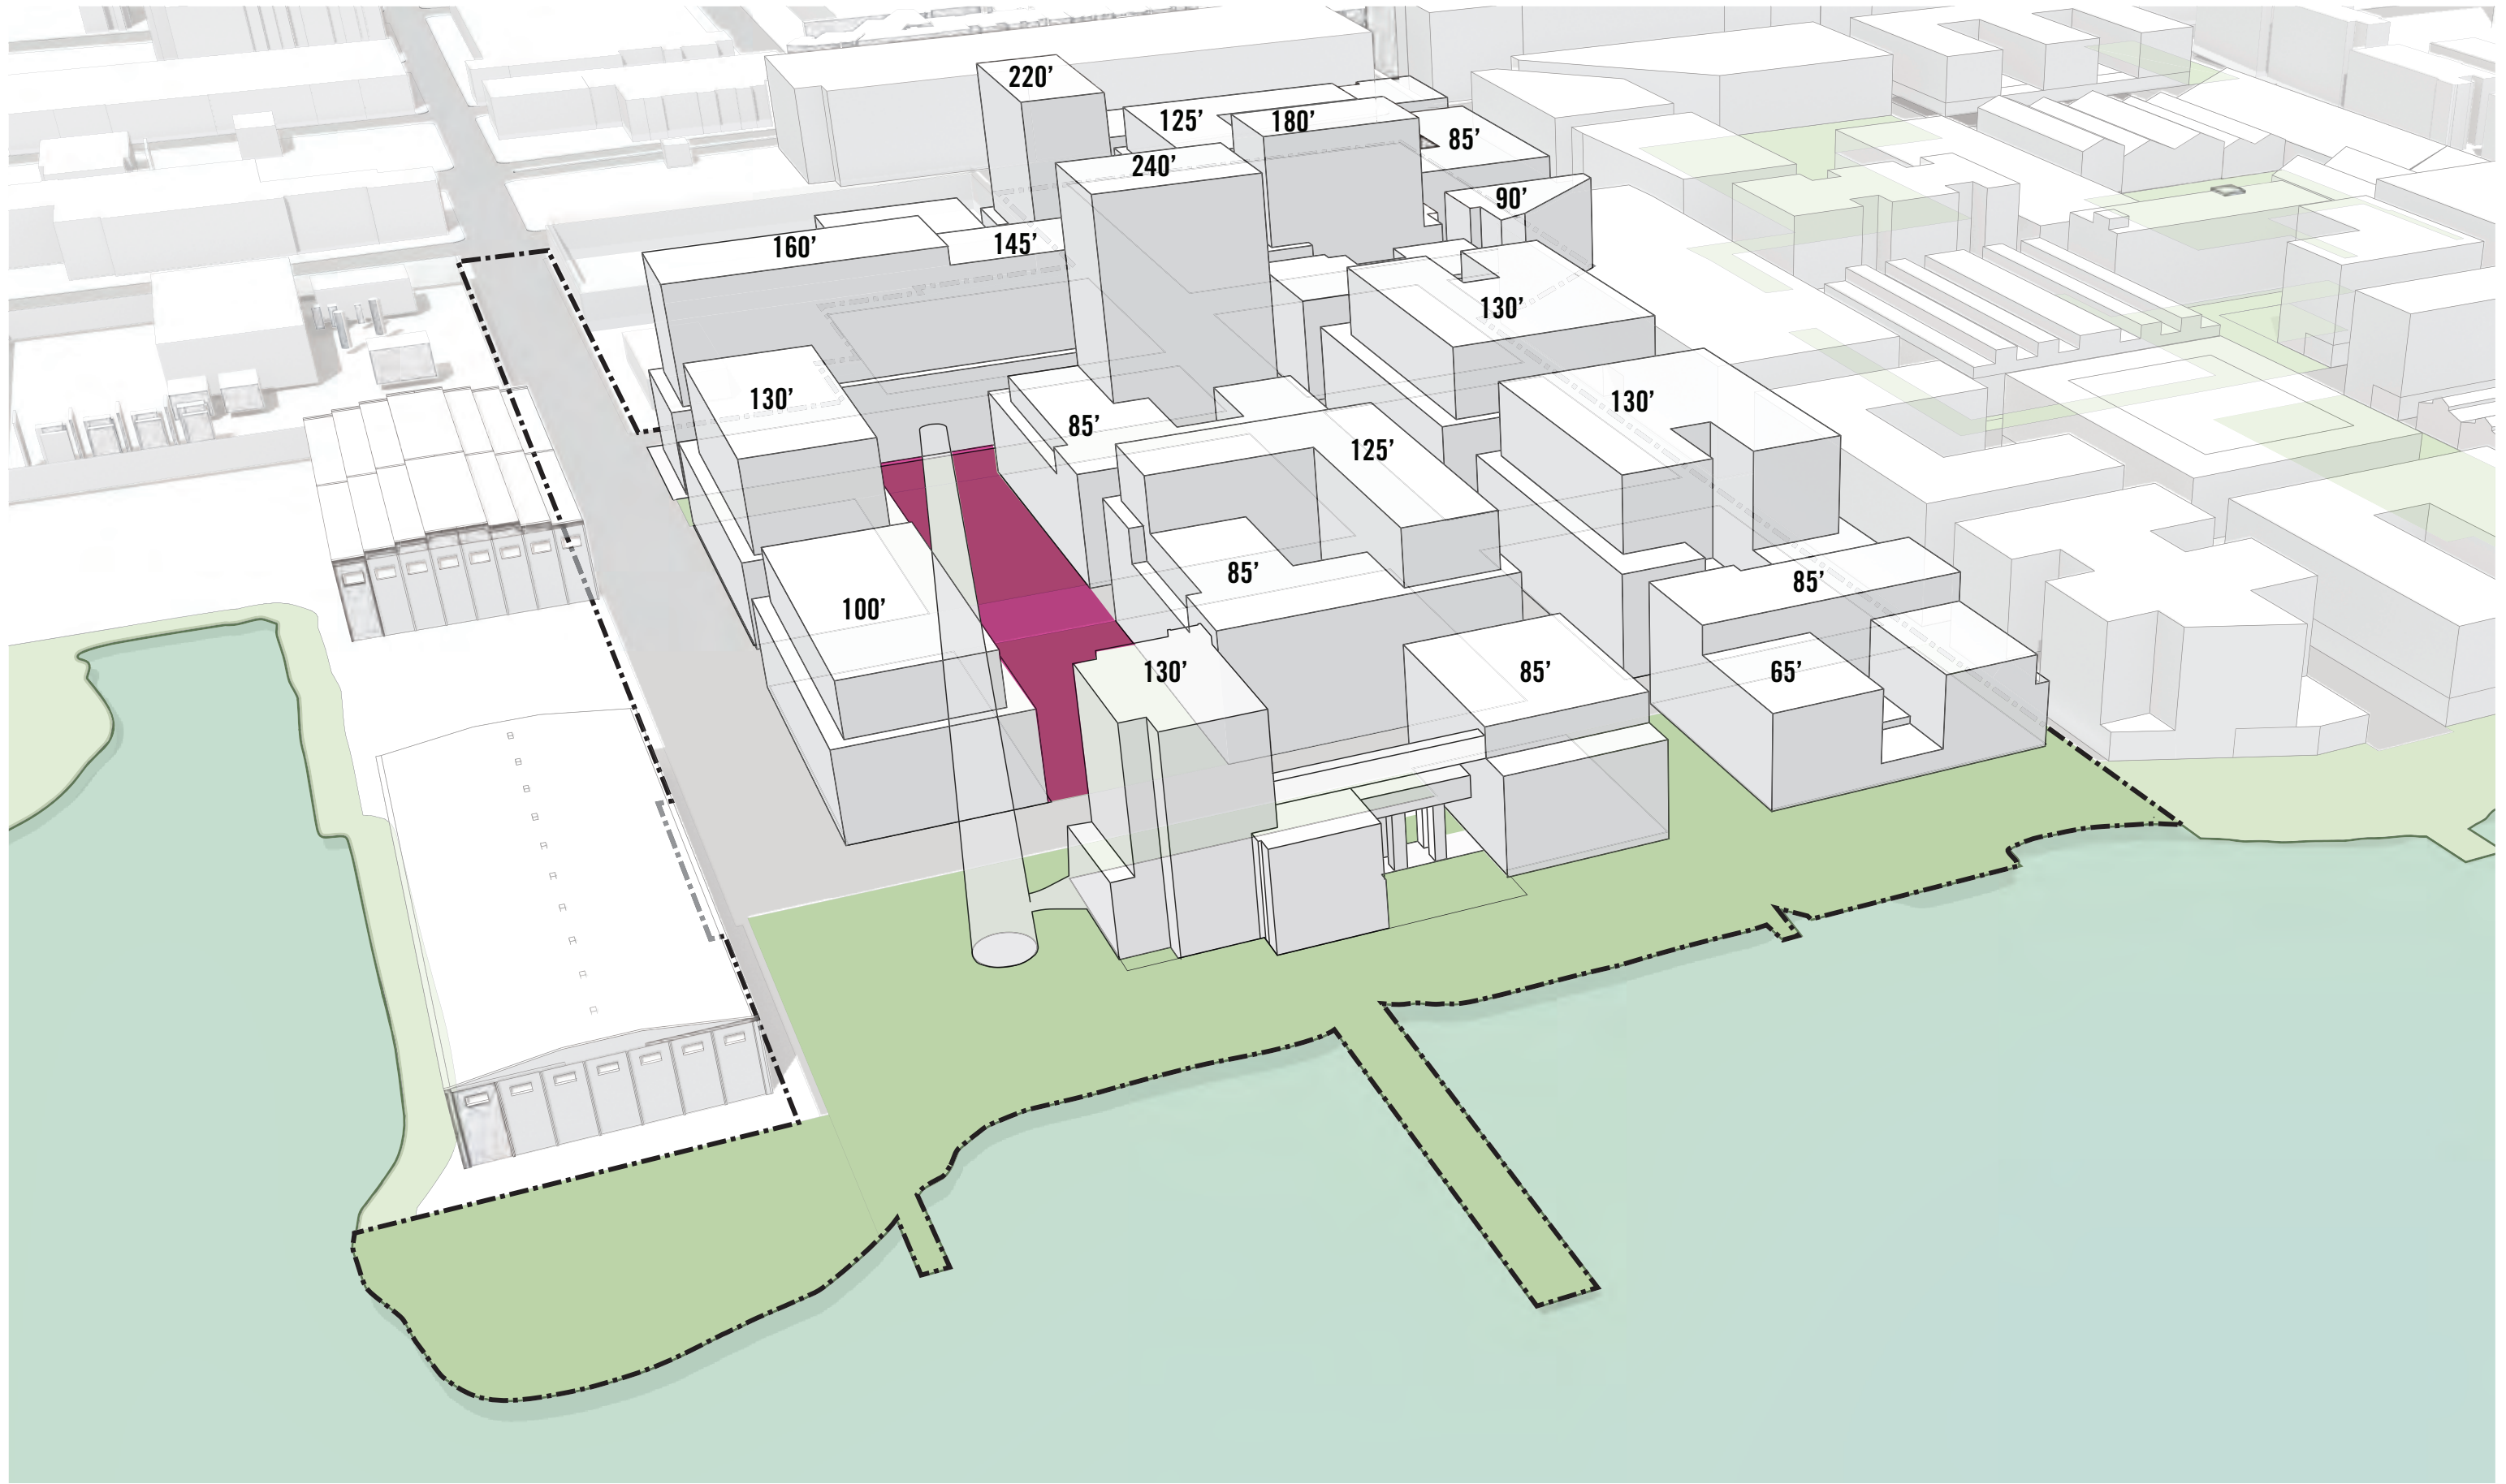

PROPOSED MASSING