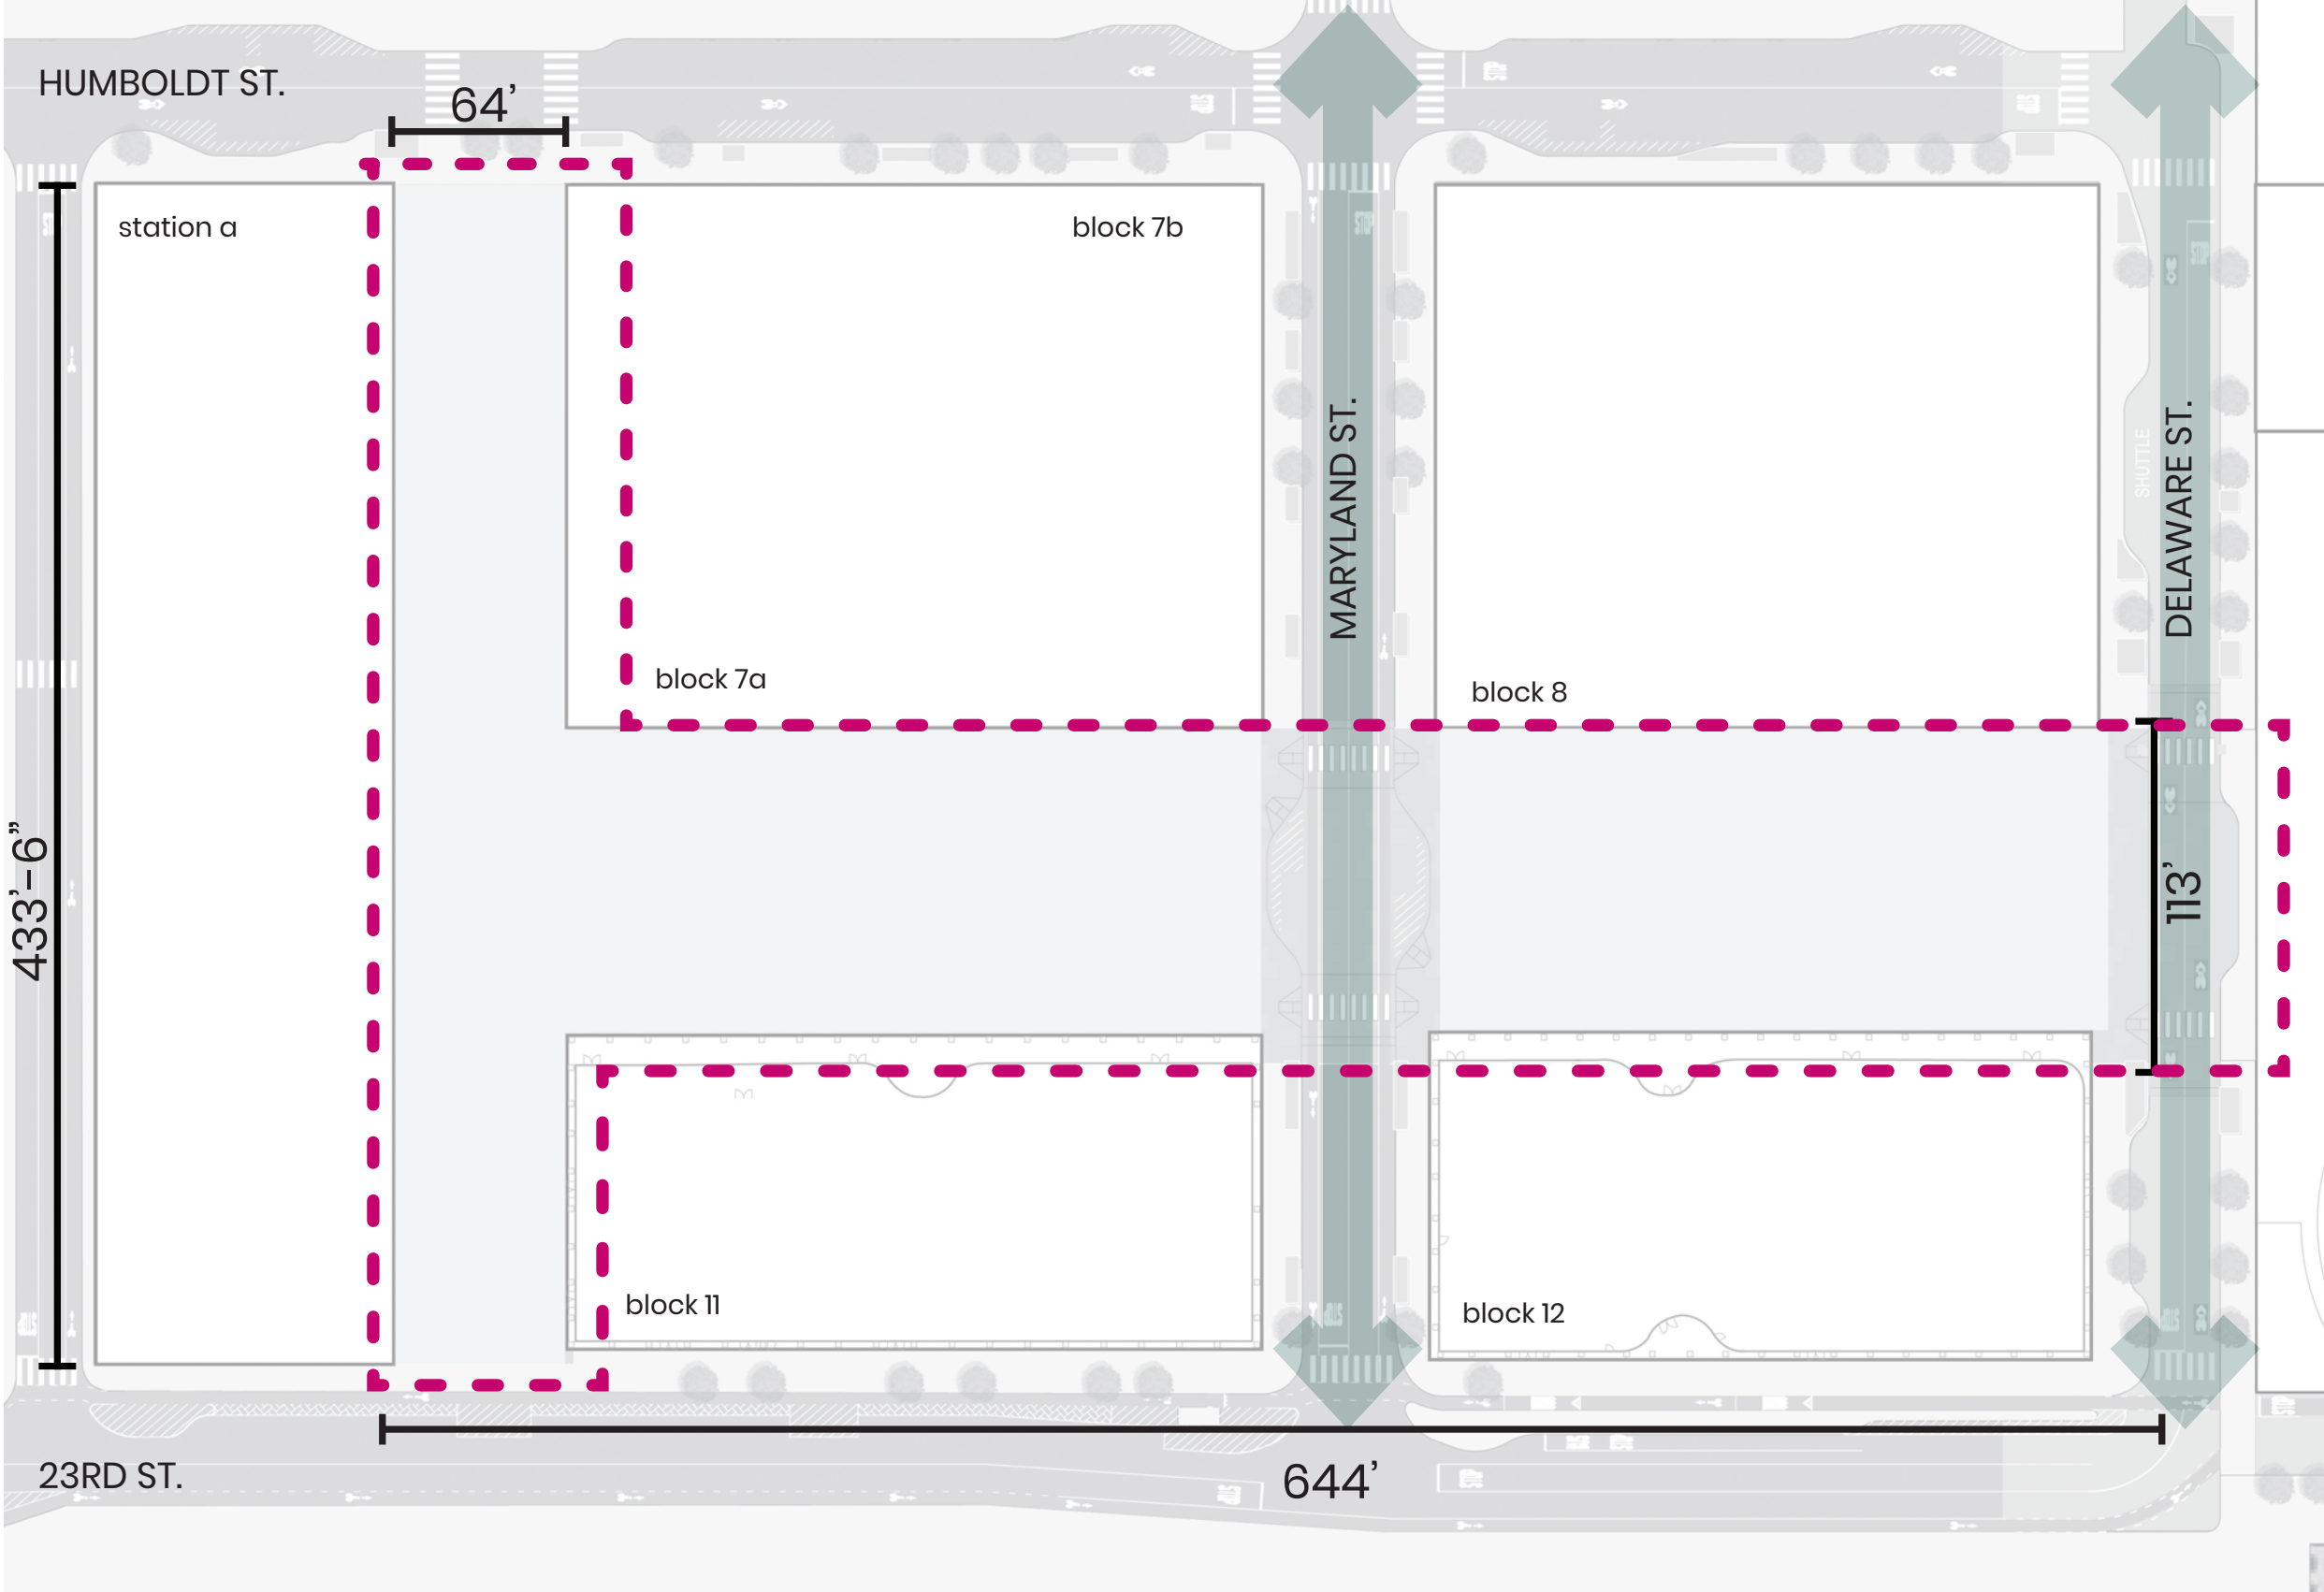

POWER STATION PARK & LOUISIANA PASEO

2 acres